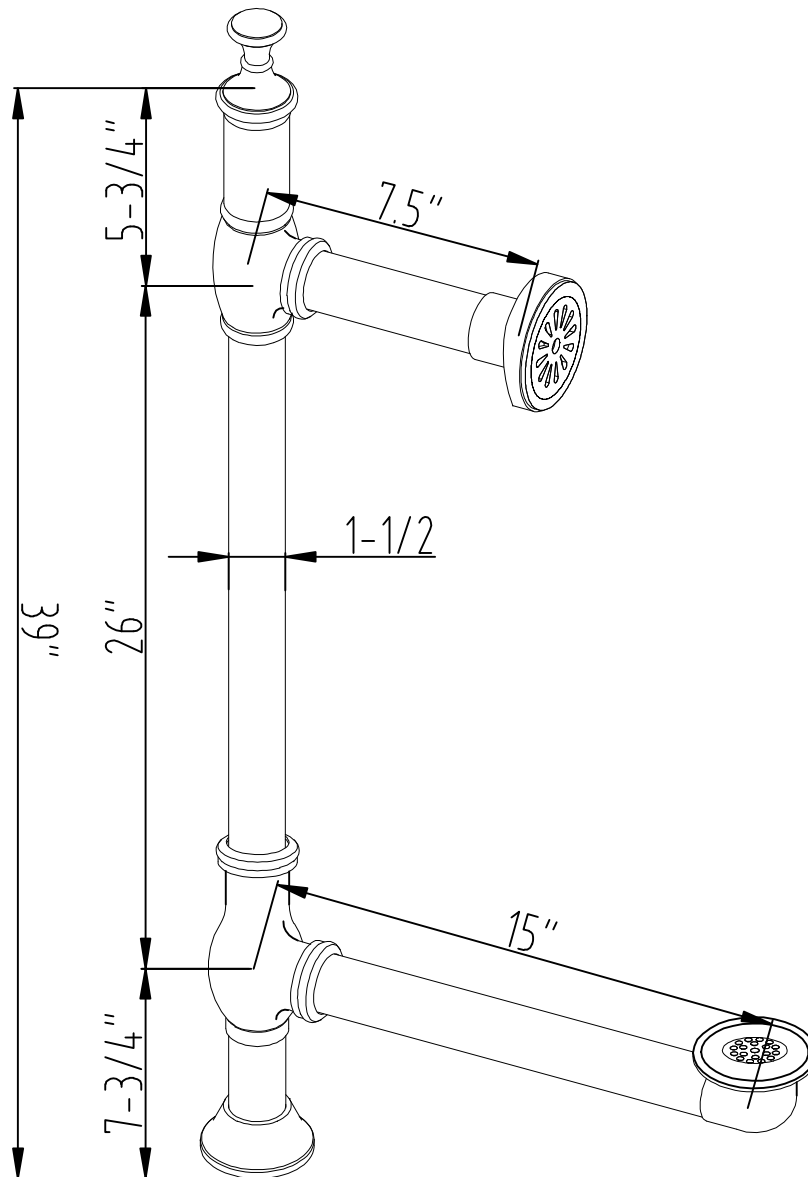

## Brass Tower Drain

Drain Finishes	Chrome (DLT-8001) Polished Brass (DLT-8003) Brushed Nickel (DLT-8004) Polished Nickel (DLT-8005) Oil Rubbed Bronze (DLT-80063)
----------------	--

Measurements may vary by up to 1/2"