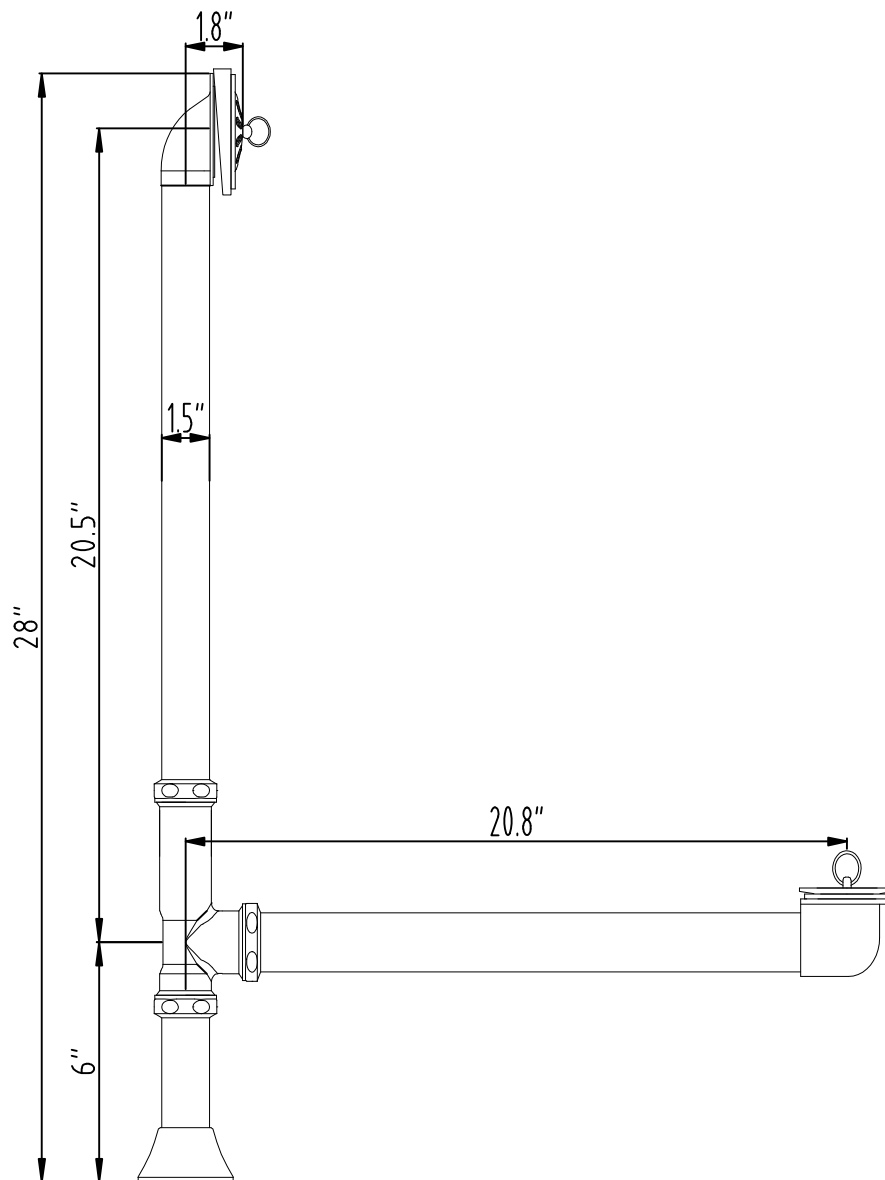

## Brass Lift and Turn Drain

Drain Finishes	Chrome (DLT-1001) Polished Brass (DLT-1003) Brushed Nickel (DLT-1004) Polished Nickel (DLT-1005) Oil Rubbed Bronze (DLT-1006)
----------------	-------------------------------------------------------------------------------------------------------------------------------------------

Measurements may vary by up to 1/2 "