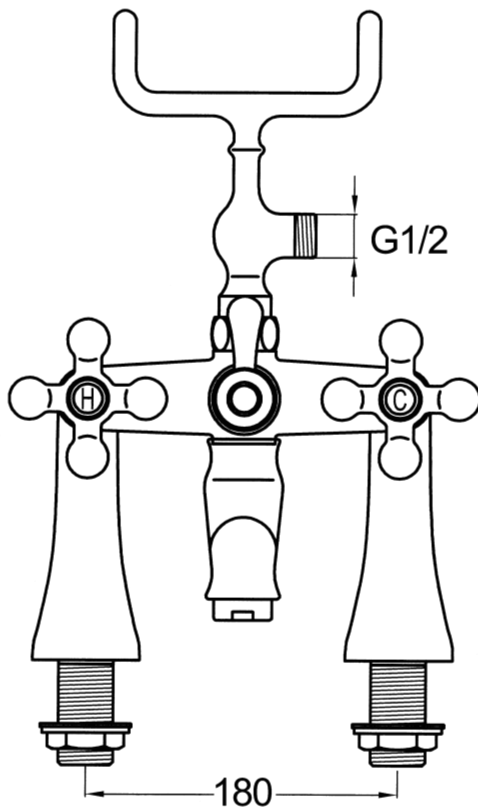

British Telephone Deck Mount Brass Faucet with Hand-held Sprayer

Faucet Finishes	Chrome (CLT-3201) Brushed Nickel (CLT-3204)
-----------------	--

All Measurements are nominal