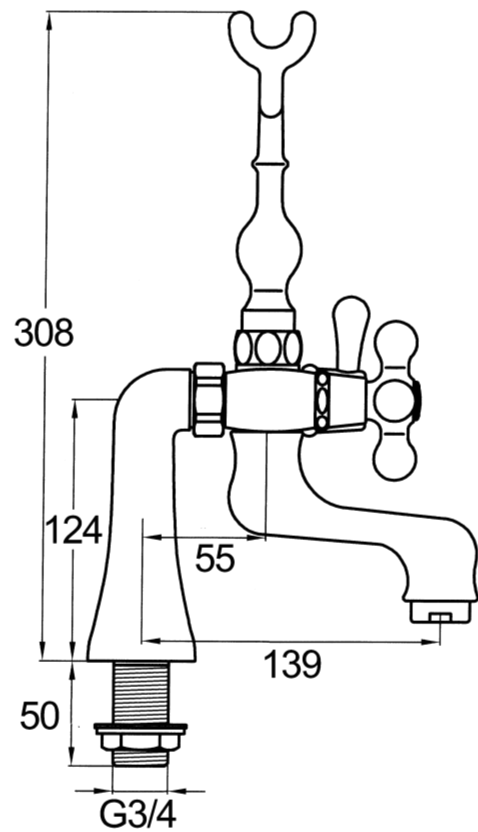

British Telephone Deck Mount Brass Faucet with Hand-held Sprayer

Faucet Finishes	Chrome (CLT-3201) Brushed Nickel (CLT-3204)
-----------------	--

All Measurements are nominal