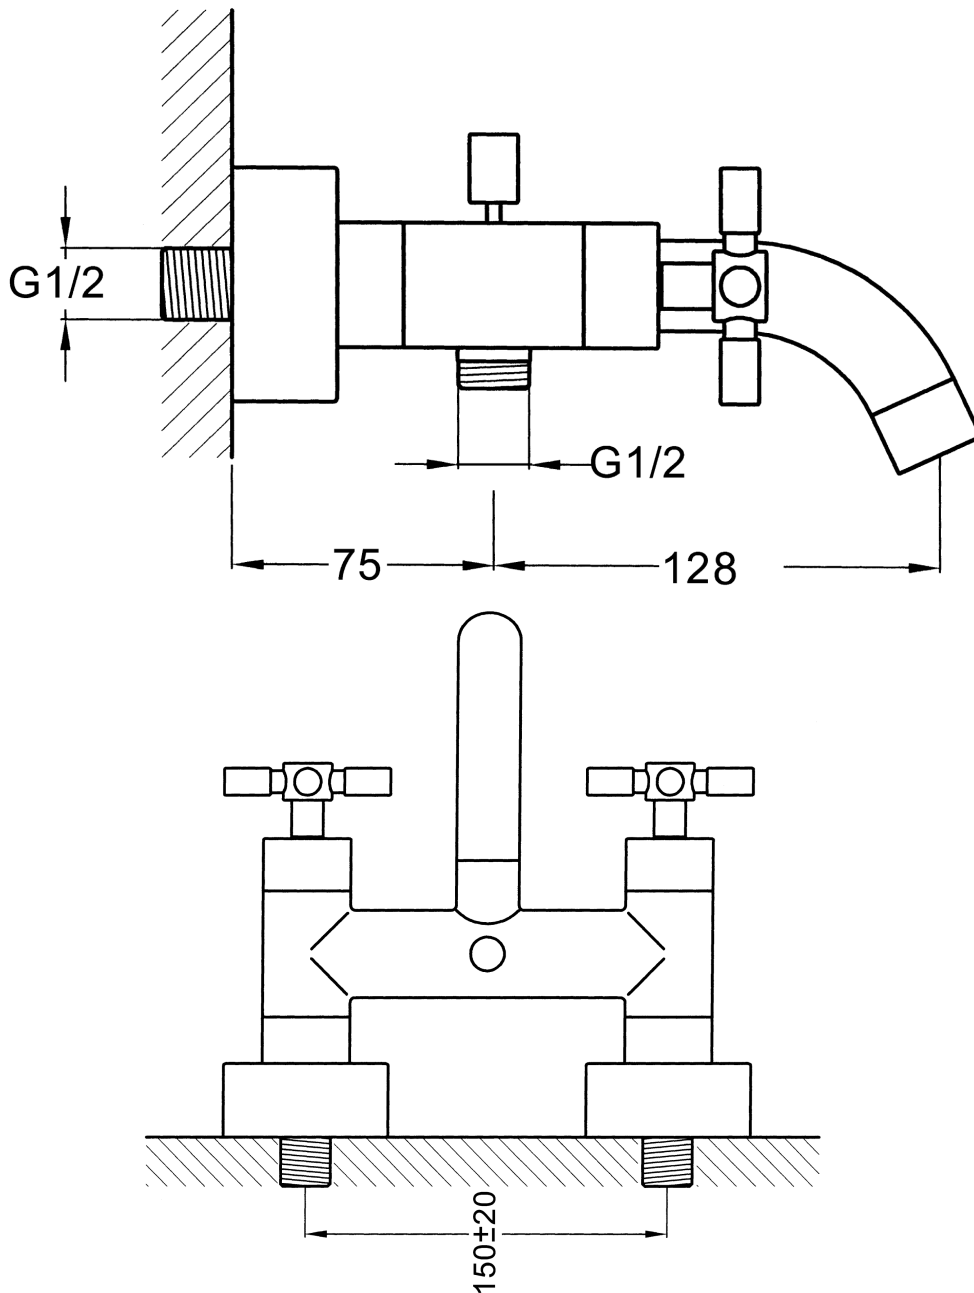

## Modern Wall Mount Brass Faucet with Optional Hand-held Sprayer

Faucet Finishes	Chrome
-----------------	--------

All Measurements are nominal