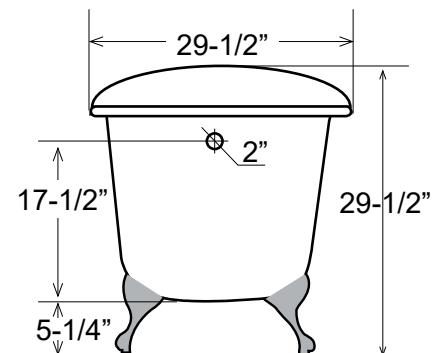

## 53" Cast Iron Swedish Slipper Tub

Dimensions	53" L x 29-1/2" W x 26-1/4" - 29-1/2" H
Water Capacity	39 gallons
Tub Weight Uncrated	265 lbs
Water Depth	17-1/2" H
Faucet Configurations	no rim holes

Measurements may vary by up to 1/2"