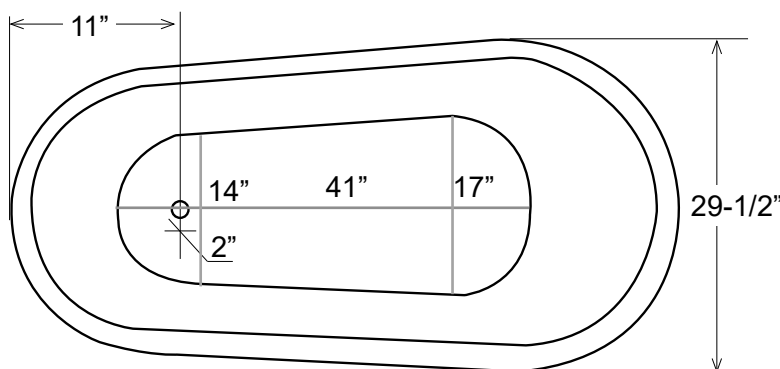

## 53" Cast Iron Swedish Slipper Tub

Dimensions	53" L x 29-1/2" W x 26-1/4" - 29-1/2" H
Water Capacity	39 gallons
Tub Weight Uncrated	265 lbs
Water Depth	17-1/2" H
Faucet Configurations	no rim holes

Measurements may vary by up to 1/2"