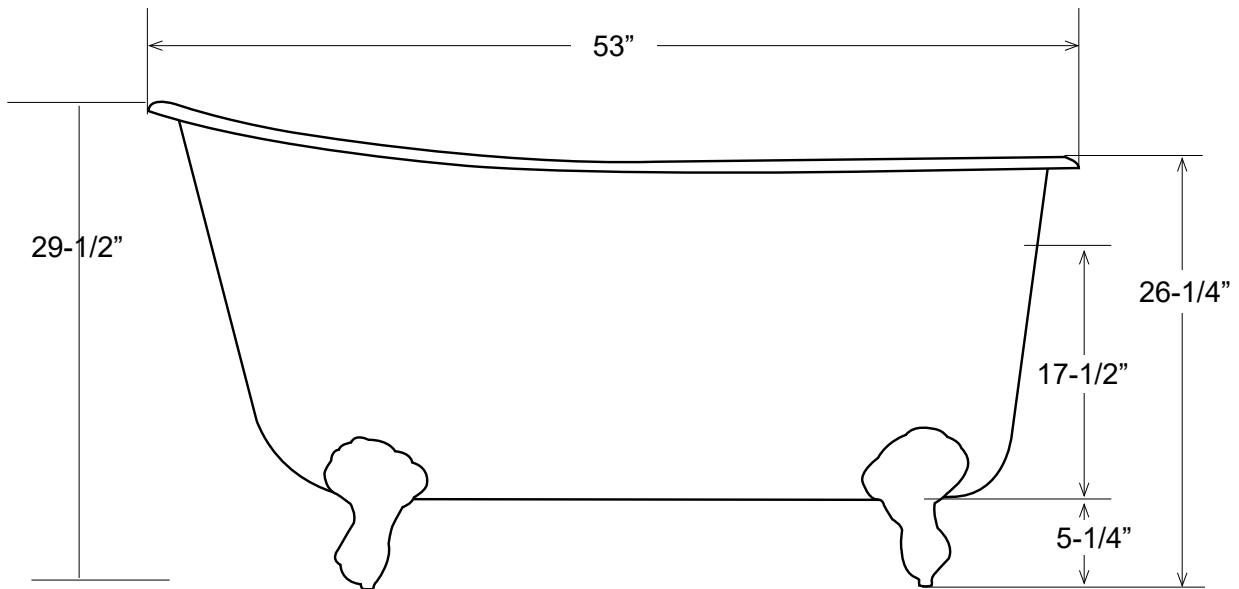

## 53" Cast Iron Swedish Slipper Tub

Dimensions	53" L x 29-1/2" W x 26-1/4" - 29-1/2" H
Water Capacity	39 gallons
Tub Weight Uncrated	265 lbs
Water Depth	17-1/2" H
Faucet Configurations	no rim holes

Measurements may vary by up to 1/2"