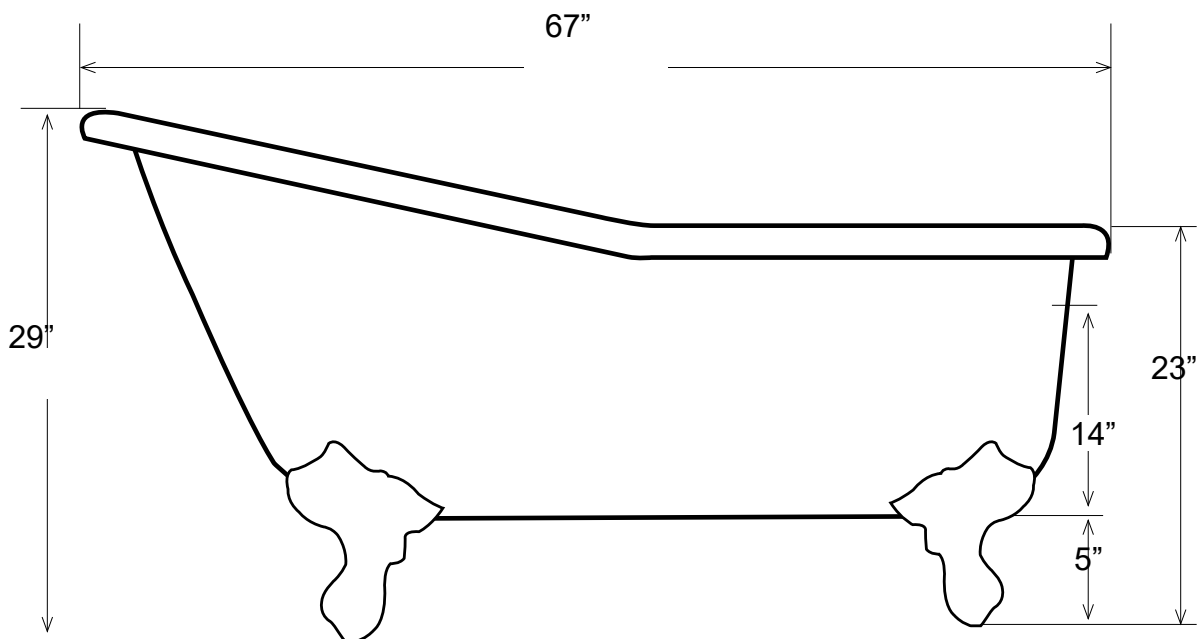

## 67" Cast Iron Slipper Tub with Imperial Feet

Dimensions	67" L x 30" W x 23" - 29" H
Water Capacity	57 gallons
Tub Weight Uncrated	330 lbs
Water Depth	14" H
Faucet Configurations	no rim holes (SLF670) / 7" rim holes (SLF671)

Measurements may vary by up to 1/2"