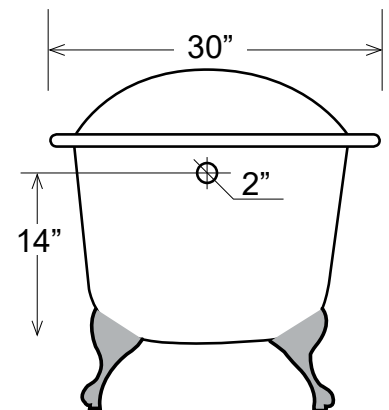

## 67" Cast Iron Slipper Tub with Imperial Feet

Dimensions	67" L x 30" W x 23" - 29" H
Water Capacity	57 gallons
Tub Weight Uncrated	330 lbs
Water Depth	14" H
Faucet Configurations	no rim holes (SLF670) / 7" rim holes (SLF671)

Measurements may vary by up to 1/2"