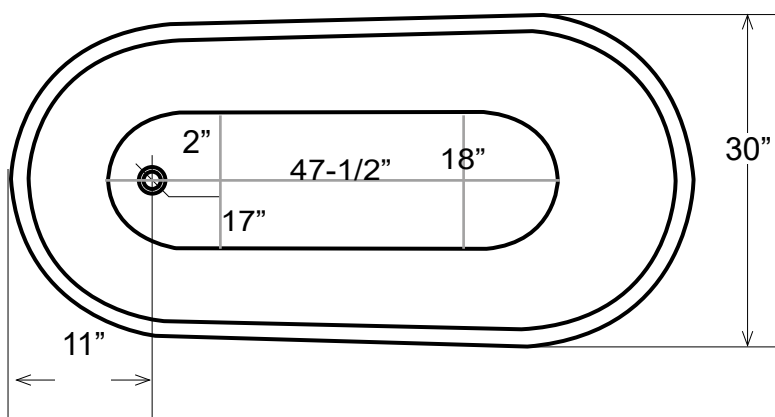

## 67" Cast Iron Slipper Tub with Imperial Feet

Dimensions	67" L x 30" W x 23" - 29" H
Water Capacity	57 gallons
Tub Weight Uncrated	330 lbs
Water Depth	14" H
Faucet Configurations	no rim holes (SLF670) / 7" rim holes (SLF671)

Measurements may vary by up to 1/2"