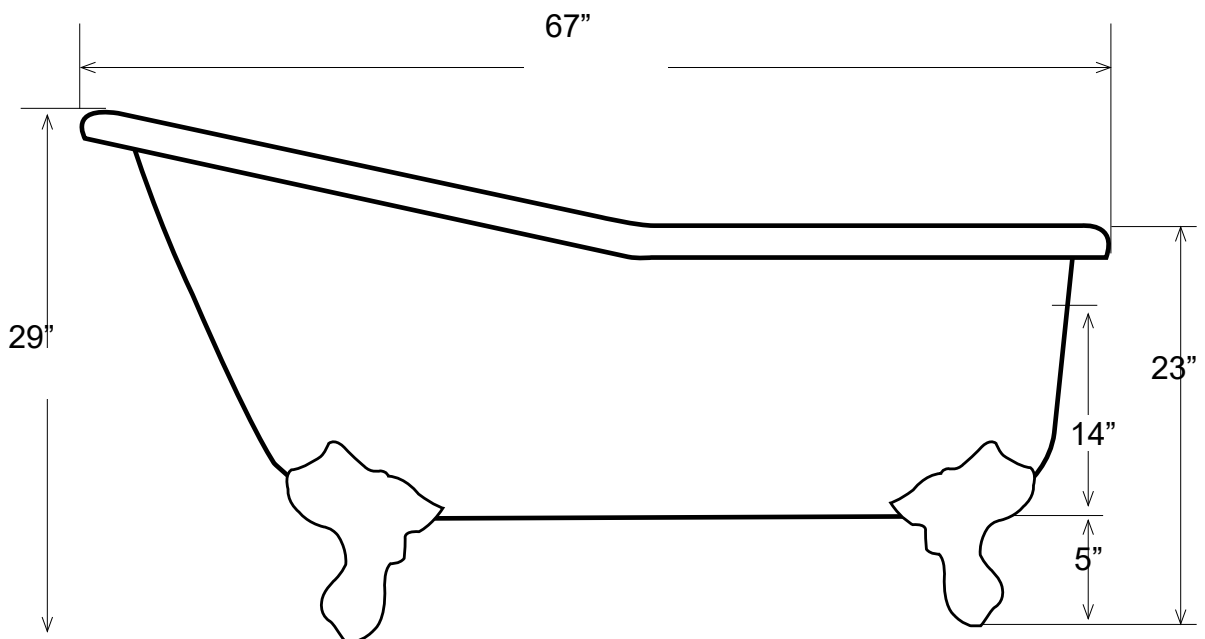

67" Cast Iron Slipper Tub with Imperial Feet

Dimensions	67" L x 30" W x 23" - 29" H
Water Capacity	57 gallons
Tub Weight Uncrated	330 lbs
Water Depth	14" H
Faucet Configurations	no rim holes (SLF670) / 7" rim holes (SLF671)

Measurements may vary by up to 1/2 "