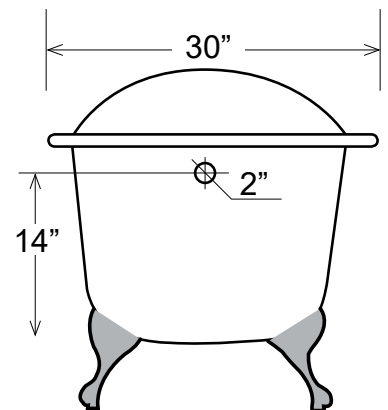

67" Cast Iron Slipper Tub with Imperial Feet

Dimensions	67" L x 30" W x 23" - 29" H
Water Capacity	57 gallons
Tub Weight Uncrated	330 lbs
Water Depth	14" H
Faucet Configurations	no rim holes (SLF670) / 7" rim holes (SLF671)

Measurements may vary by up to 1/2 "