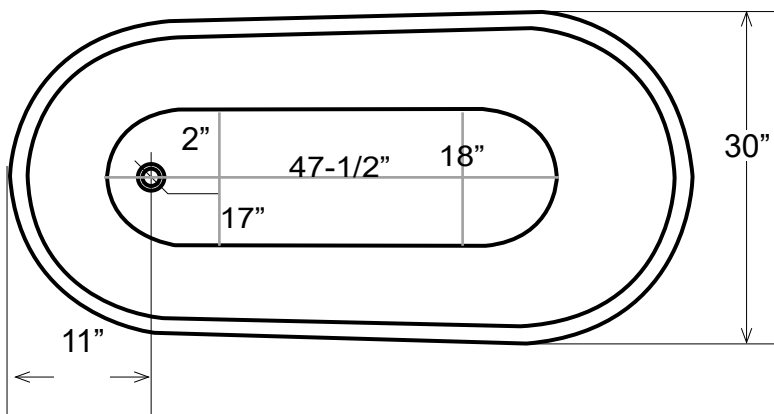

67" Cast Iron Slipper Tub with Imperial Feet

Dimensions	67" L x 30" W x 23" - 29" H
Water Capacity	57 gallons
Tub Weight Uncrated	330 lbs
Water Depth	14" H
Faucet Configurations	no rim holes (SLF670) / 7" rim holes (SLF671)

Measurements may vary by up to 1/2 "