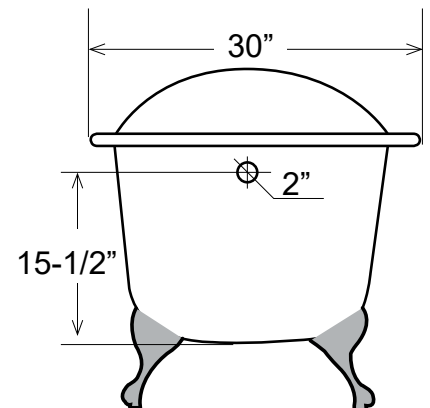

67" Cast Iron Slipper Tub with Paw Feet

| | |
|-----------------------|-----------------------------|
| Dimensions | 67" L x 30" W x 25" - 30" H |
| Water Capacity | 58 gallons |
| Tub Weight Uncrated | 310 lbs |
| Water Depth | 15-1/2" H |
| Faucet Configurations | no rim holes |

Measurements may vary by up to 1/2"