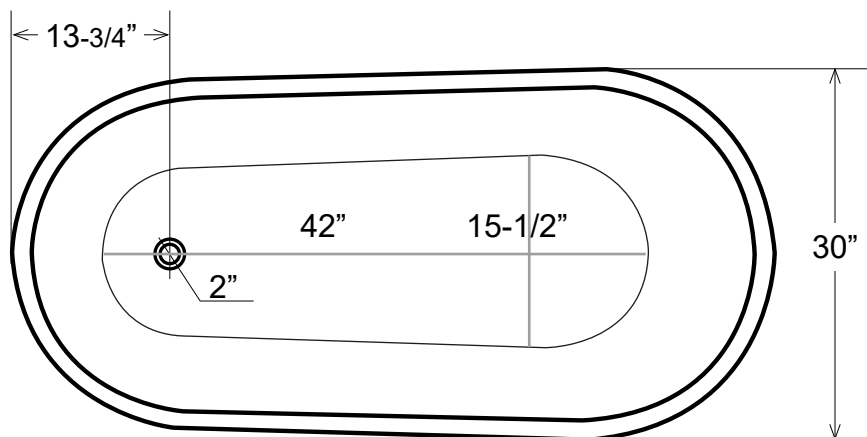

67" Cast Iron Slipper Tub with Paw Feet

| | |
|-----------------------|-----------------------------|
| Dimensions | 67" L x 30" W x 25" - 30" H |
| Water Capacity | 58 gallons |
| Tub Weight Uncrated | 310 lbs |
| Water Depth | 15-1/2" H |
| Faucet Configurations | no rim holes |

Measurements may vary by up to 1/2"