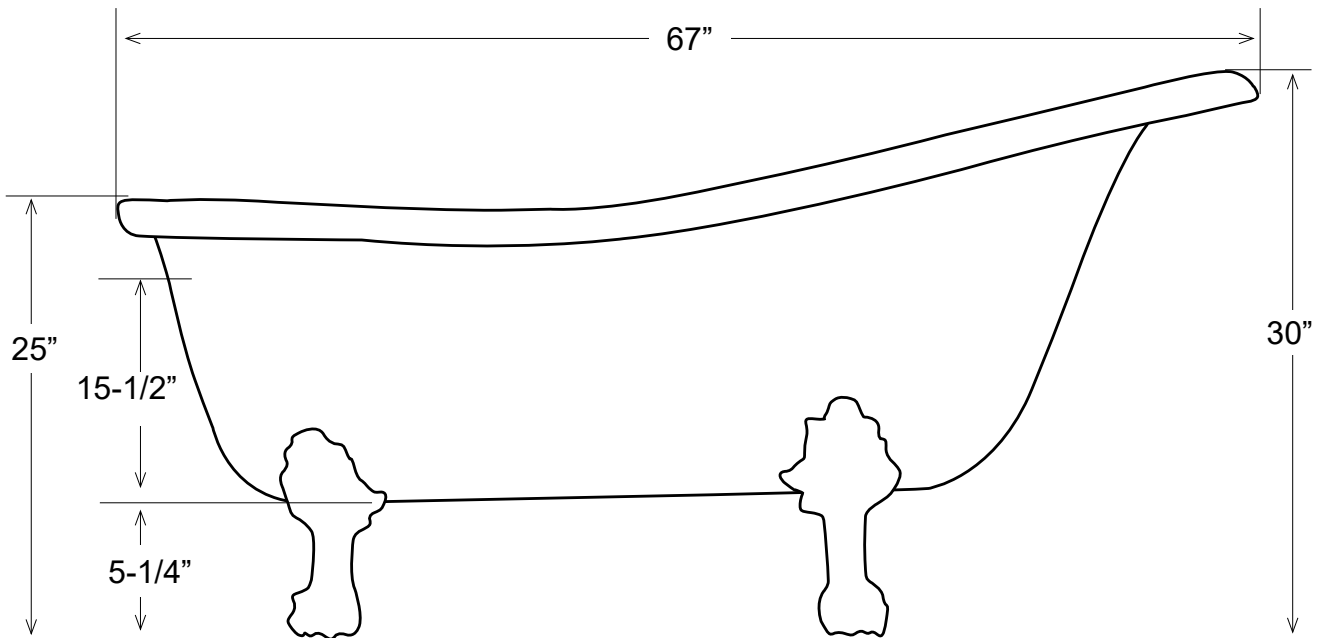

67" Cast Iron Slipper Tub with Paw Feet

| | |
|-----------------------|-----------------------------|
| Dimensions | 67" L x 30" W x 25" - 30" H |
| Water Capacity | 58 gallons |
| Tub Weight Uncrated | 310 lbs |
| Water Depth | 15-1/2" H |
| Faucet Configurations | no rim holes |

Measurements may vary by up to 1/2"