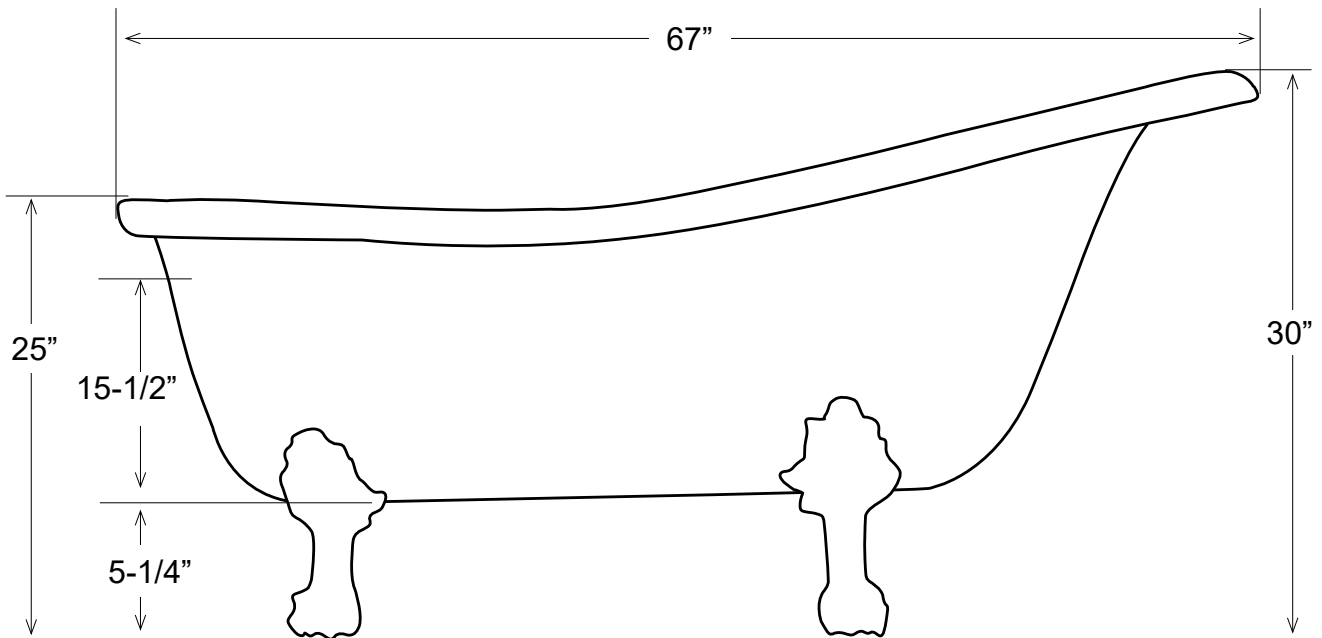

## 67" Cast Iron Slipper Tub with Paw Feet

Dimensions	67" L x 30" W x 25" - 30" H
Water Capacity	58 gallons
Tub Weight Uncrated	310 lbs
Water Depth	15-1/2" H
Faucet Configurations	no rim holes

Measurements may vary by up to 1/2"