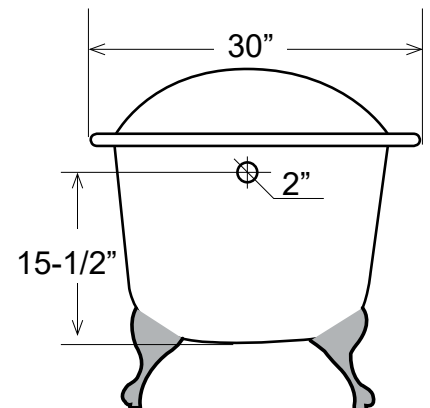

## 67" Cast Iron Slipper Tub with Paw Feet

Dimensions	67" L x 30" W x 25" - 30" H
Water Capacity	58 gallons
Tub Weight Uncrated	310 lbs
Water Depth	15-1/2" H
Faucet Configurations	no rim holes

Measurements may vary by up to 1/2"