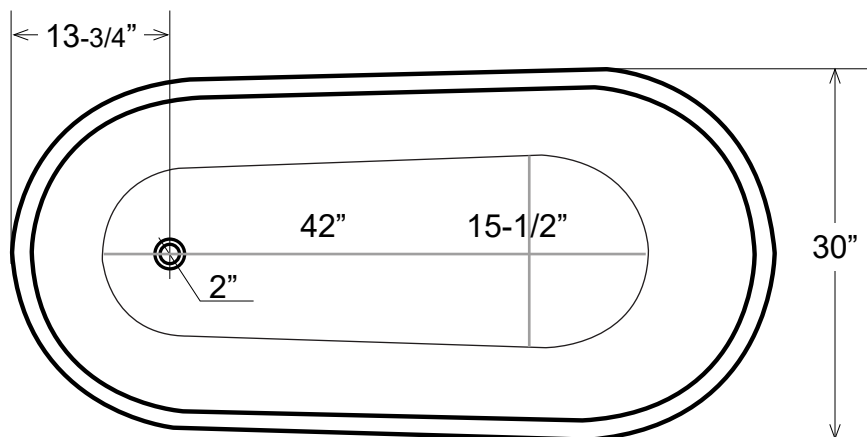

## 67" Cast Iron Slipper Tub with Paw Feet

Dimensions	67" L x 30" W x 25" - 30" H
Water Capacity	58 gallons
Tub Weight Uncrated	310 lbs
Water Depth	15-1/2" H
Faucet Configurations	no rim holes

Measurements may vary by up to 1/2"