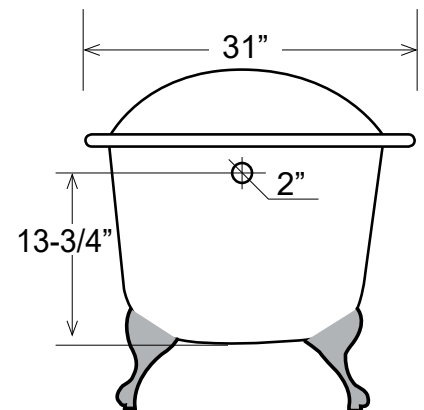

61" Cast Iron Slipper Tub with Imperial Feet

Dimensions	61" L x 31" W x 21-3/4" - 30" H
Water Capacity	45 gallons
Tub Weight Uncrated	295 lbs
Water Depth	13 3/4" H
Faucet Configurations	no rim holes (SL610) / 7" rim holes (SL611)

Measurements may vary by up to 1/2"