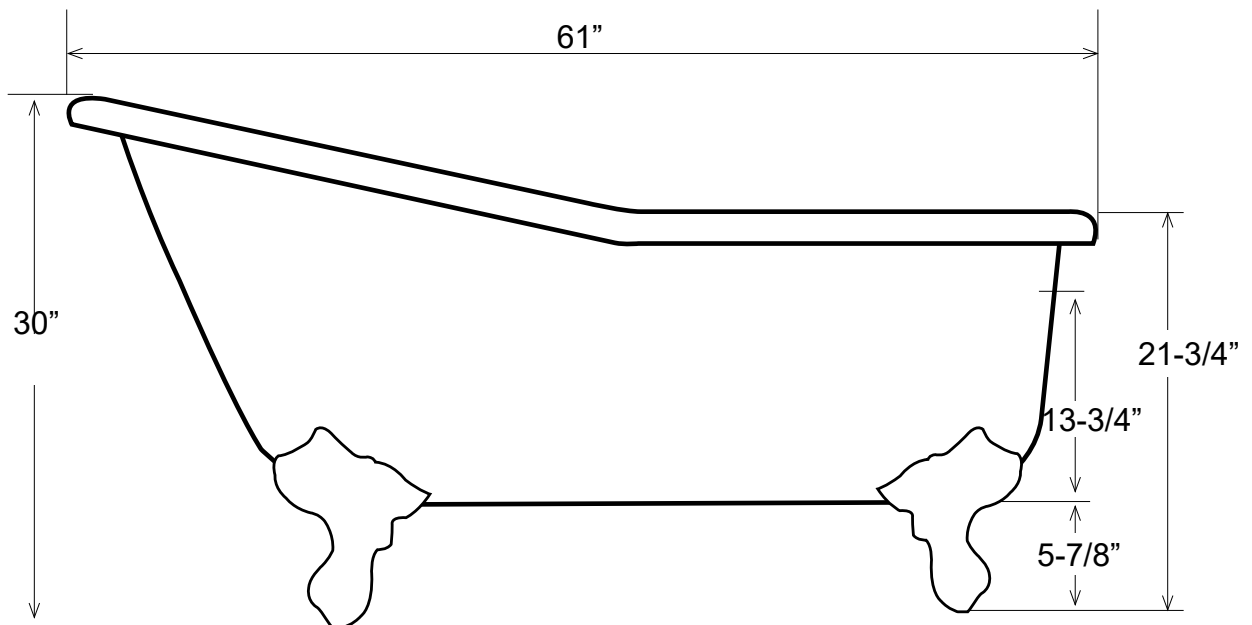

61" Cast Iron Slipper Tub with Imperial Feet

Dimensions	61" L x 31" W x 21-3/4" - 30" H
Water Capacity	45 gallons
Tub Weight Uncrated	295 lbs
Water Depth	13 3/4" H
Faucet Configurations	no rim holes (SL610) / 7" rim holes (SL611)

Measurements may vary by up to 1/2"