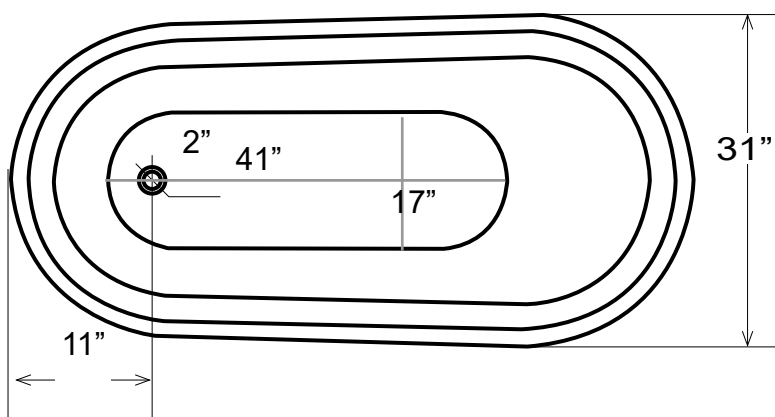

61" Cast Iron Slipper Tub with Imperial Feet

Dimensions	61" L x 31" W x 21-3/4" - 30" H
Water Capacity	45 gallons
Tub Weight Uncrated	295 lbs
Water Depth	13 3/4" H
Faucet Configurations	no rim holes (SL610) / 7" rim holes (SL611)

Measurements may vary by up to 1/2"