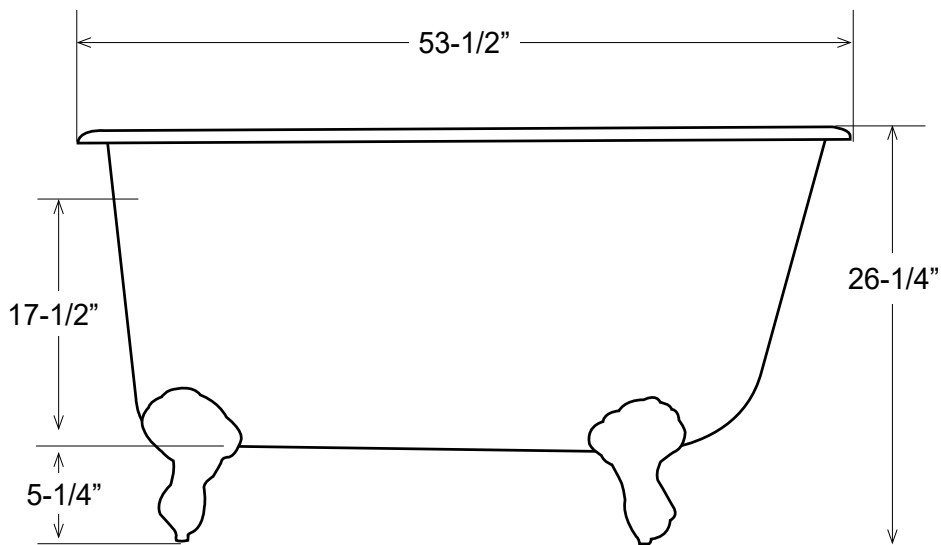

53" Cast Iron Swedish Roll Top Tub

Dimensions	53-1/2" L x 29-1/2" W x 26-1/4"
Water Capacity	39 gallons
Tub Weight Uncrated	256 lbs
Water Depth	17-1/2" H
Faucet Configurations	no rim holes

Measurements may vary by up to 1/2"