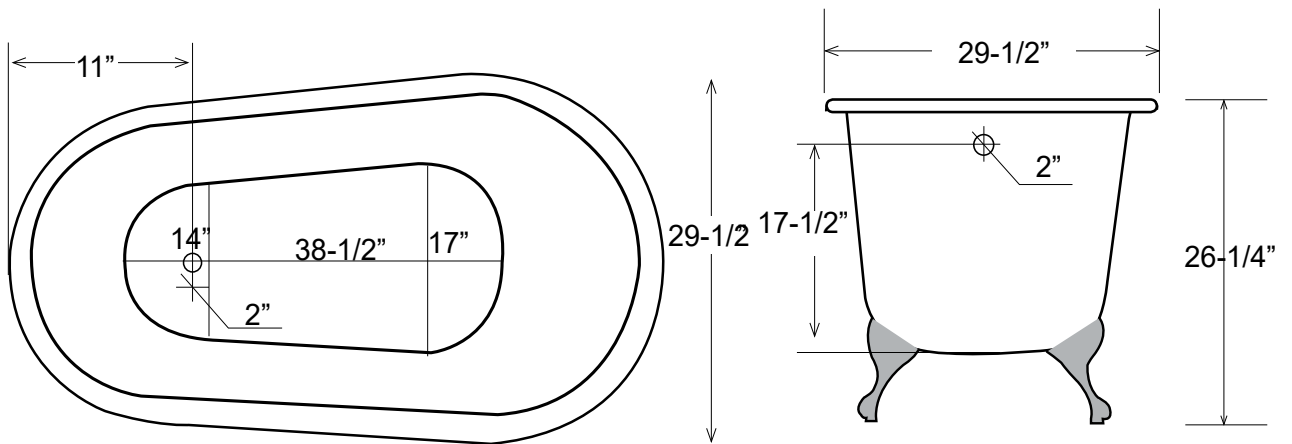

53" Cast Iron Swedish Roll Top Tub

Dimensions	53-1/2" L x 29-1/2" W x 26-1/4"
Water Capacity	39 gallons
Tub Weight Uncrated	256 lbs
Water Depth	17-1/2" H
Faucet Configurations	no rim holes

Measurements may vary by up to 1/2"