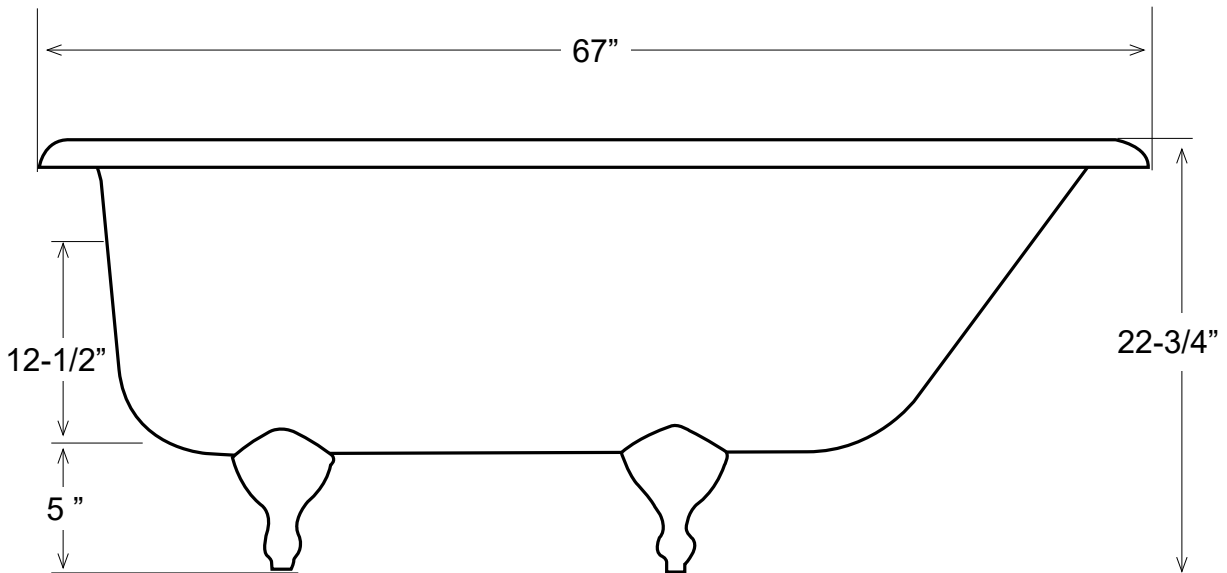

**RT670/RT671/RT672**

**67" Cast Iron Roll Top Tub with Ball and Claw Feet**

Dimensions	67" L x 30-1/2" W x 22-3/4" H
Water Capacity	42 gallons
Tub Weight Uncrated	284 lbs
Water Depth	12 1/2" H
Faucet Configurations	no rim holes (RT670) / 7" rim holes (RT671) 3-3/8" wall holes (RT672)

Measurements may vary by up to 1/2"