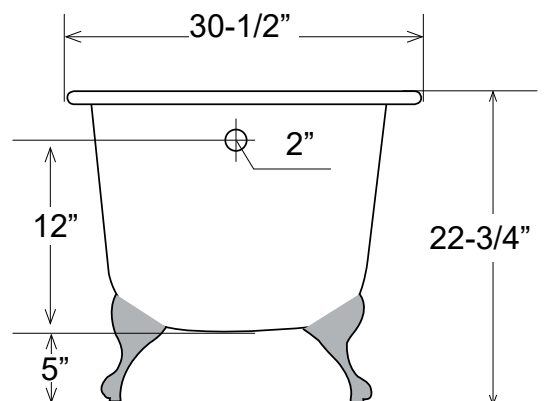

**RT670/RT671/RT672**

**67" Cast Iron Roll Top Tub with Ball and Claw Feet**

Dimensions	67" L x 30-1/2" W x 22-3/4" H
Water Capacity	42 gallons
Tub Weight Uncrated	284 lbs
Water Depth	12 1/2" H
Faucet Configurations	no rim holes (RT670) / 7" rim holes (RT671) 3-3/8" wall holes (RT672)

Measurements may vary by up to 1/2"