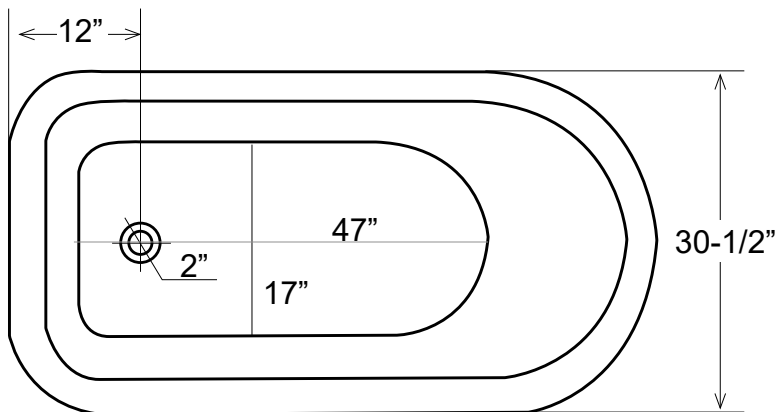

**RT670/RT671/RT672**

**67" Cast Iron Roll Top Tub with Ball and Claw Feet**

Dimensions	67" L x 30-1/2" W x 22-3/4" H
Water Capacity	42 gallons
Tub Weight Uncrated	284 lbs
Water Depth	12 1/2" H
Faucet Configurations	no rim holes (RT670) / 7" rim holes (RT671) 3-3/8" wall holes (RT672)

Measurements may vary by up to 1/2"