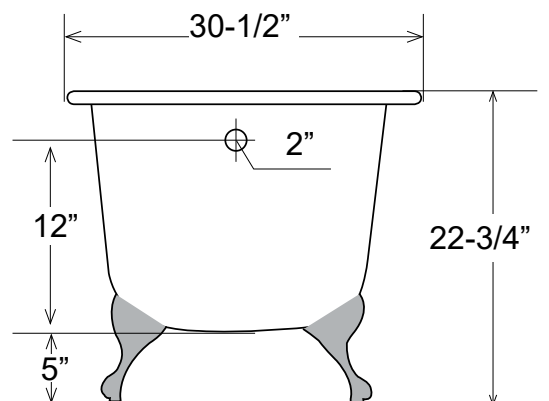

RT670/RT671/RT672

67" Cast Iron Roll Top Tub with Ball and Claw Feet

Dimensions	67" L x 30-1/2" W x 22-3/4" H
Water Capacity	42 gallons
Tub Weight Uncrated	284 lbs
Water Depth	12 1/2" H
Faucet Configurations	no rim holes (RT670) / 7" rim holes (RT671) 3-3/8" wall holes (RT672)

Measurements may vary by up to 1/2"