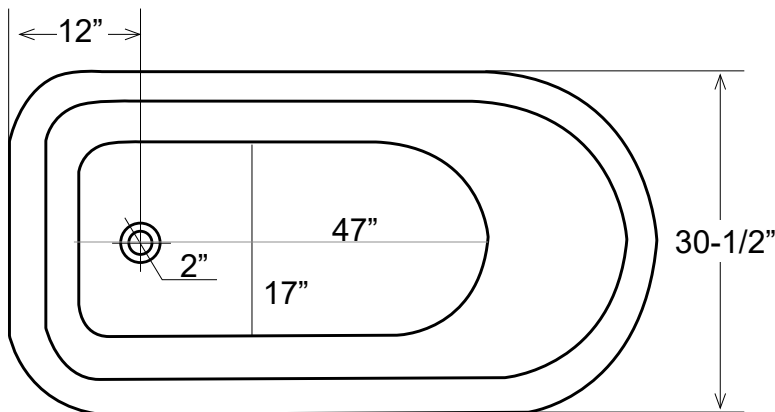

RT670/RT671/RT672

67" Cast Iron Roll Top Tub with Ball and Claw Feet

Dimensions	67" L x 30-1/2" W x 22-3/4" H
Water Capacity	42 gallons
Tub Weight Uncrated	284 lbs
Water Depth	12 1/2" H
Faucet Configurations	no rim holes (RT670) / 7" rim holes (RT671) 3-3/8" wall holes (RT672)

Measurements may vary by up to 1/2"