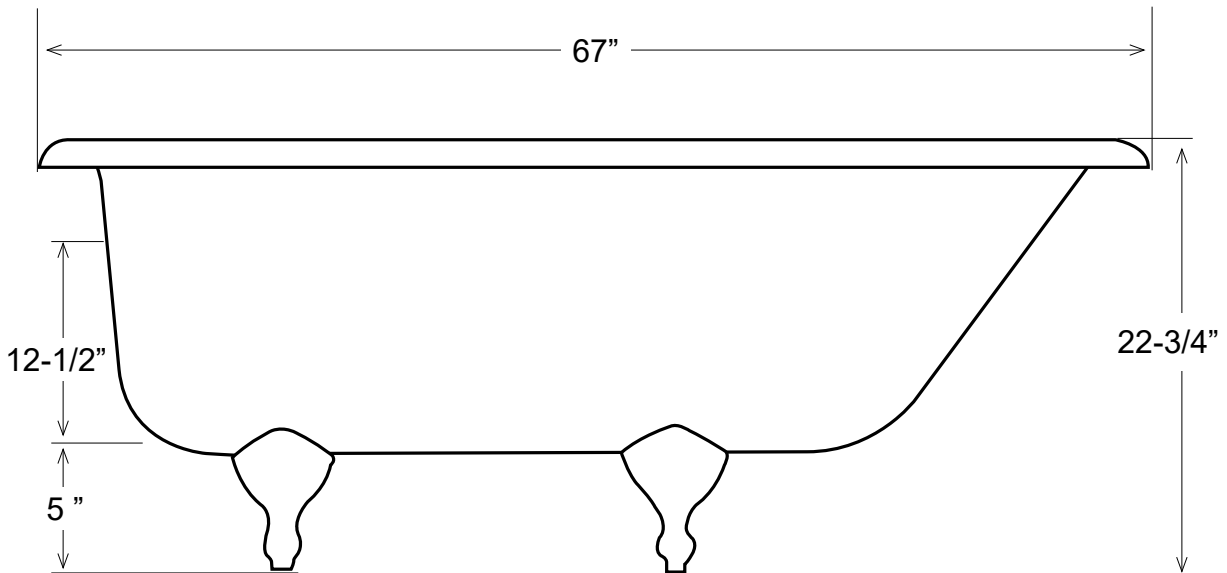

RT670/RT671/RT672

67" Cast Iron Roll Top Tub with Ball and Claw Feet

Dimensions	67" L x 30-1/2" W x 22-3/4" H
Water Capacity	42 gallons
Tub Weight Uncrated	284 lbs
Water Depth	12 1/2" H
Faucet Configurations	no rim holes (RT670) / 7" rim holes (RT671) 3-3/8" wall holes (RT672)

Measurements may vary by up to 1/2"