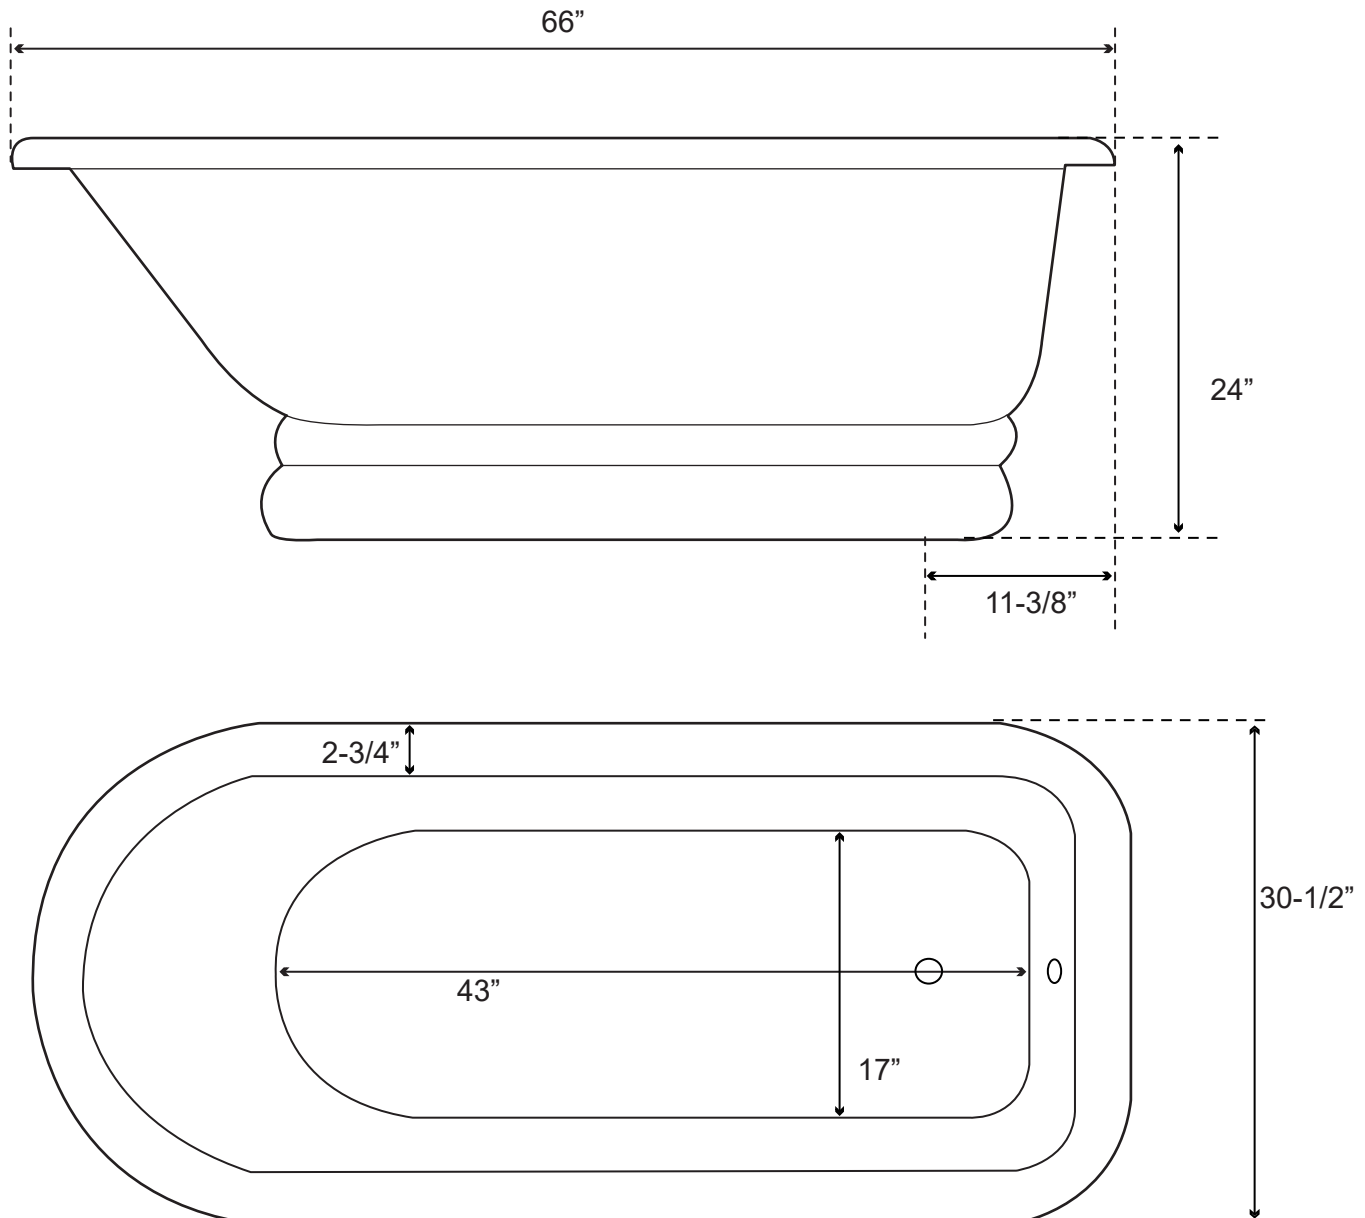

## 66" Cast Iron Roll Top Tub with Pedestal

Dimensions	66" L x 30-1/2" W x 24" H
Water Capacity	42 gallons
Tub Weight Uncrated	410 lbs
Water Depth	13 1/2" H
Faucet Configurations	no rim holes

Measurements may vary by up to 1/2"