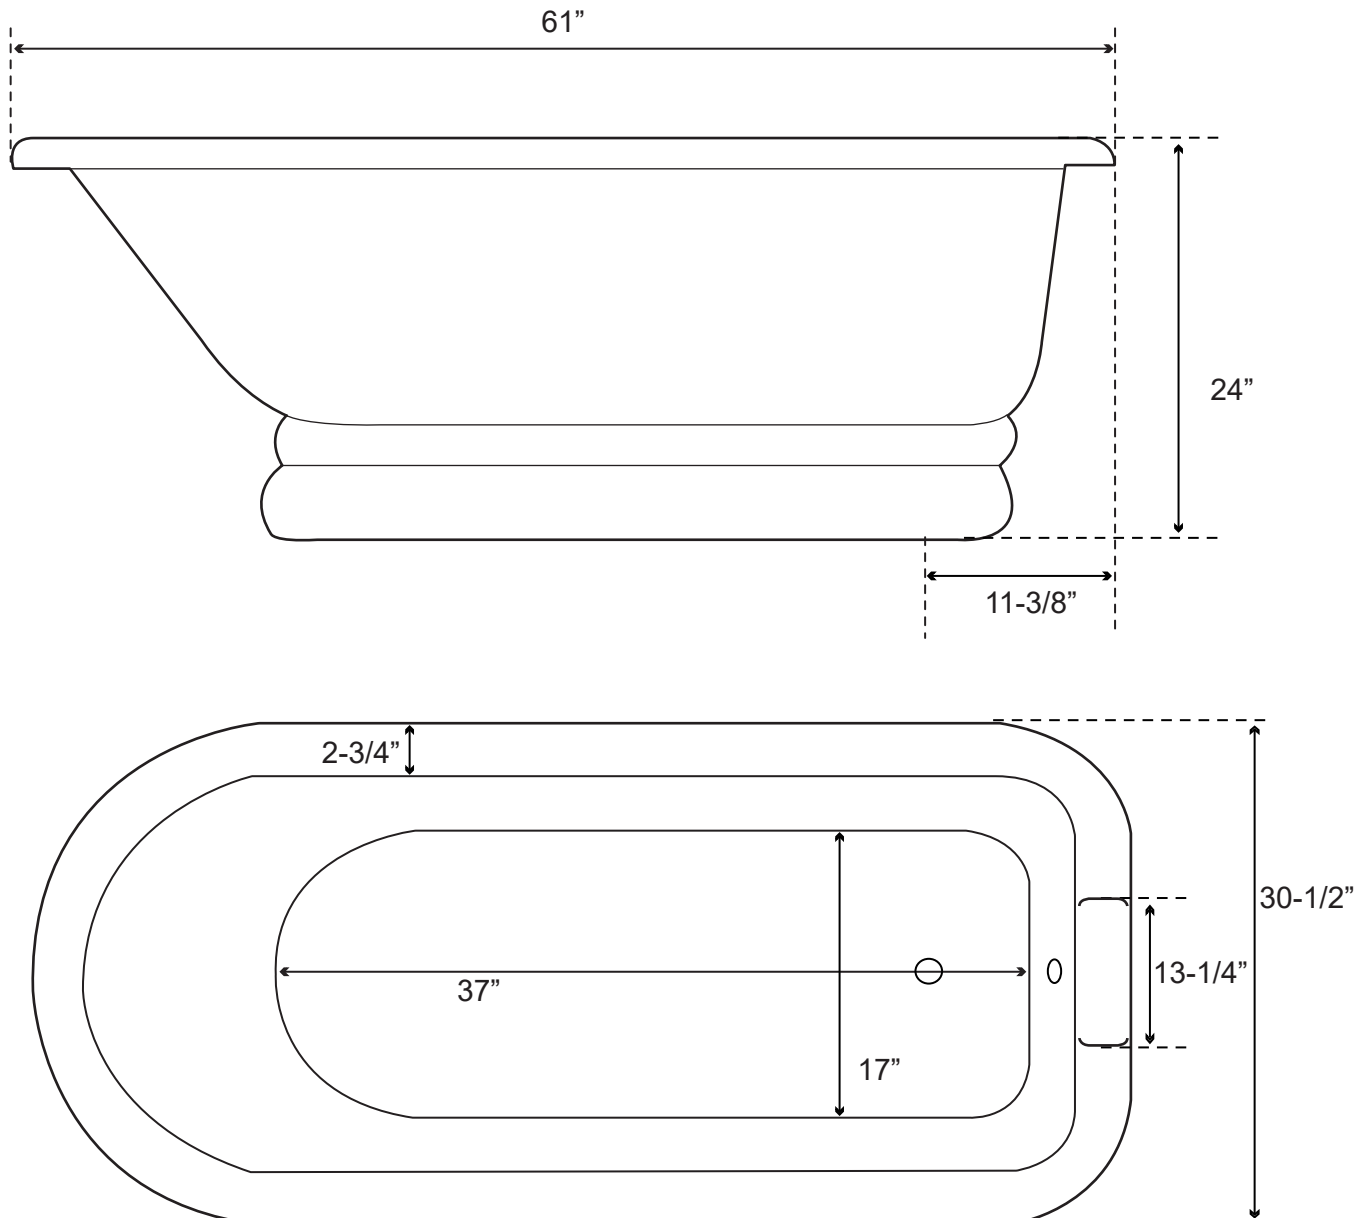

61" Cast Iron Roll Top Tub with Pedestal

Dimensions	61" L x 30-1/2" W x 24" H
Water Capacity	37 gallons
Tub Weight Uncrated	410 lbs
Water Depth	13 1/2" H
Faucet Configurations	no rim holes (RT610-P) / 7" rim holes (RT611-P) 3 3/8" wall holes (RT612-P)

Measurements may vary by up to 1/2"