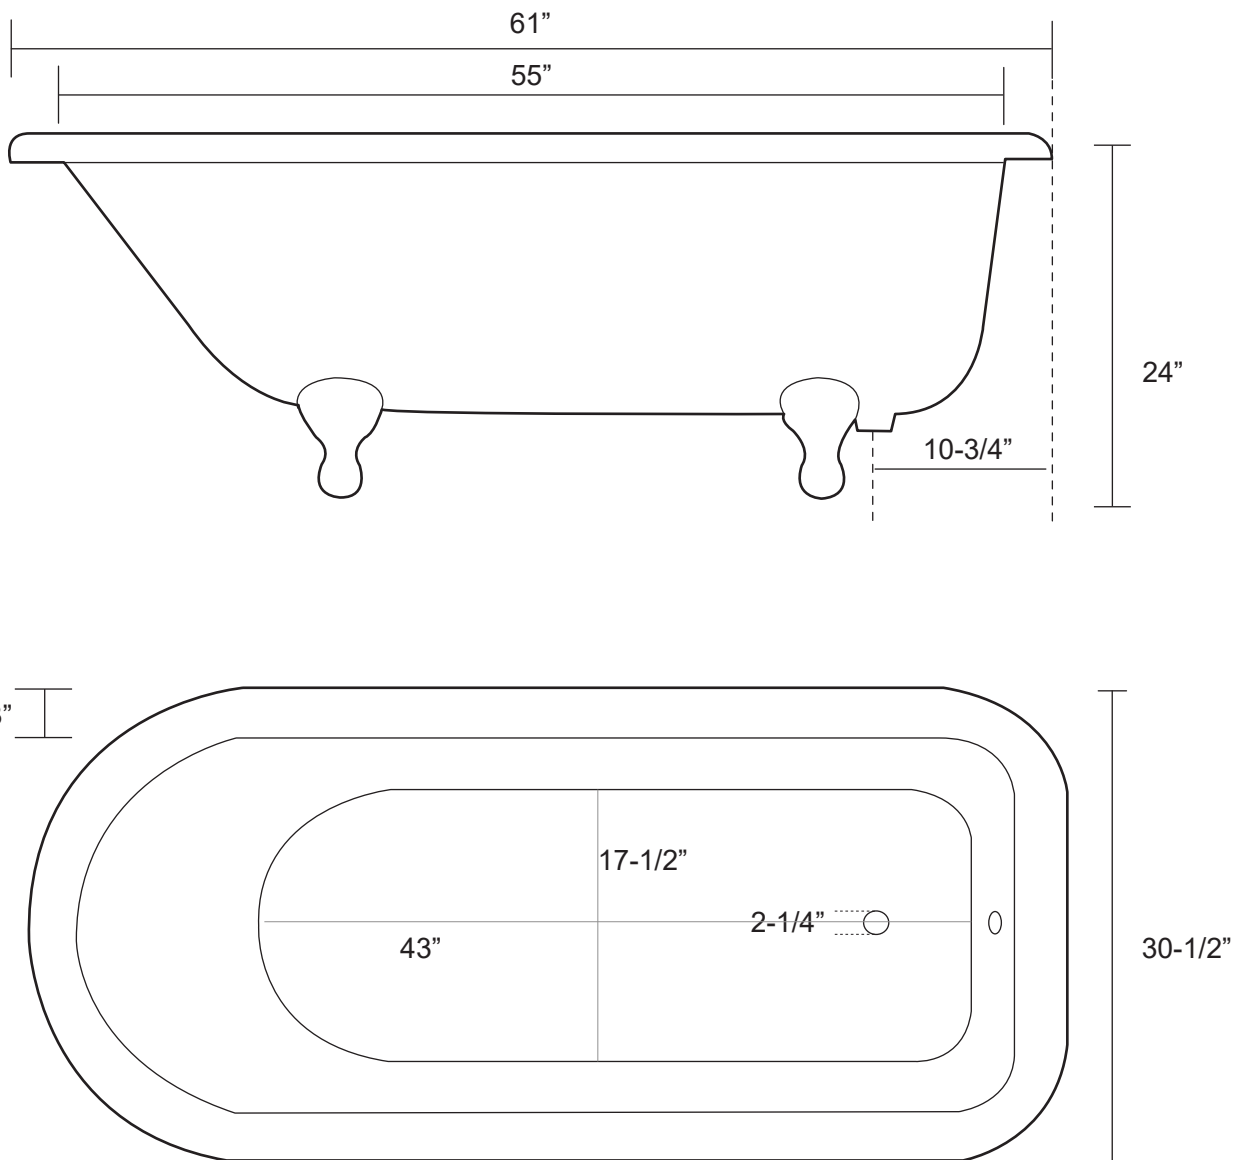

61" Cast Iron Roll Top Tub with Ball and Claw Feet

Dimensions	61" L x 30-1/2" W x 24" H
Water Capacity	32 gallons
Tub Weight Uncrated	250 lbs
Water Depth	12-1/2" H
Faucet Configurations	no rim holes (RT610) / 7" rim holes (RT611) 3 3/8" wall holes (RT612)

Measurements may vary by up to 1/2"