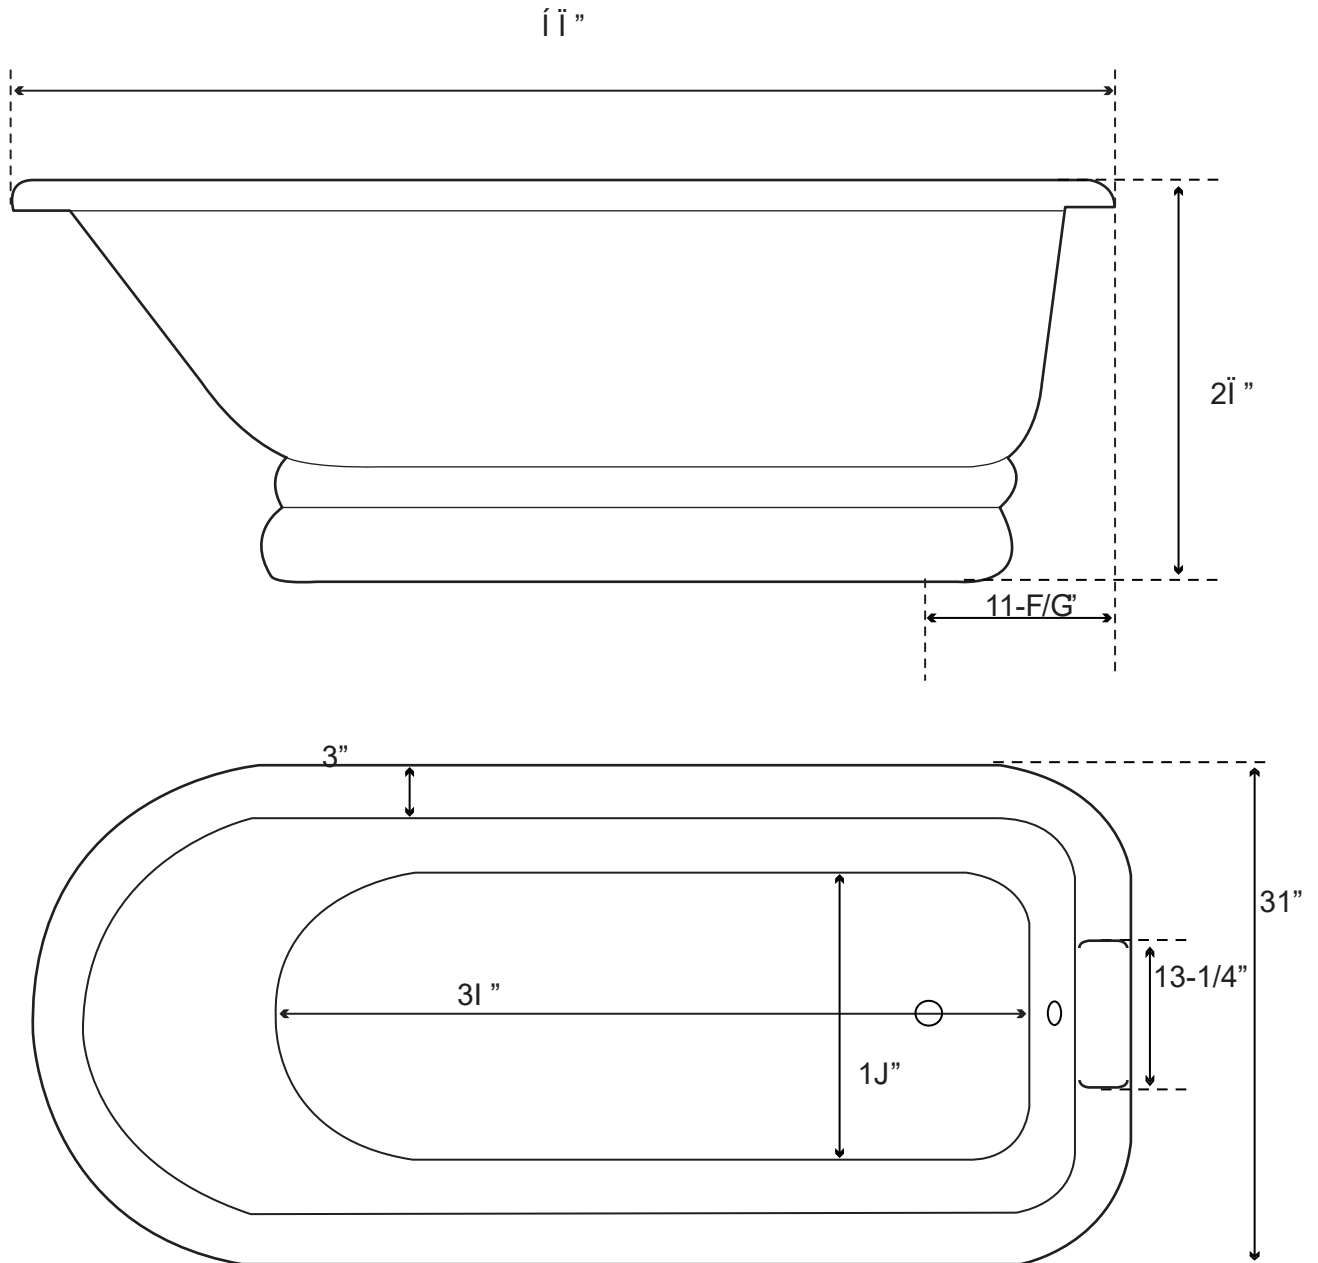

*****RT790-P / RT791-P

) +” Cast Iron Roll Top Tub with Pedestal

Dimensions	31" L x 30-1/2" W x 24" H
Water Capacity	31 gallons
Tub Weight Uncrated	41 lbs
Water Depth	16 1/2" H
Faucet Configurations	no rim holes (RT790-P) / 7" rim holes (RT791-P)

Measurements may vary by up to 1/2"