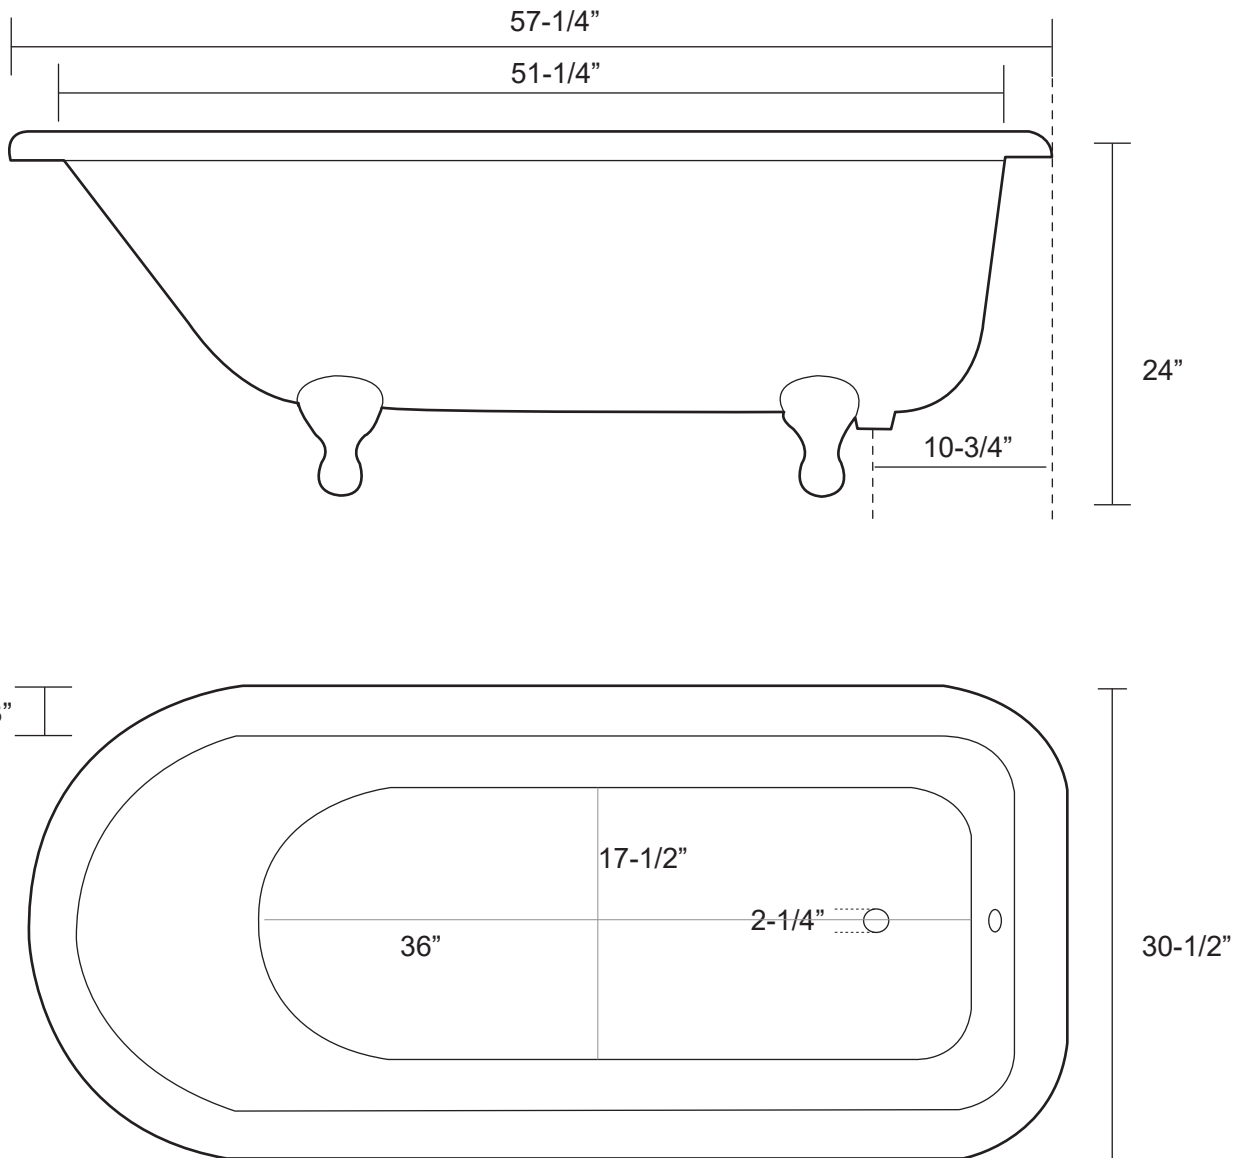

57" Cast Iron Roll Top Tub with Ball and Claw Feet

Dimensions	57-1/4" L x 30-1/2" W x 24" H
Water Capacity	32 gallons
Tub Weight Uncrated	246 lbs
Water Depth	12-1/2" H
Faucet Configurations	no rim holes (RT570) / 7" rim holes (RT571) 3 3/8" wall holes (RT572)

Measurements may vary by up to 1/2"