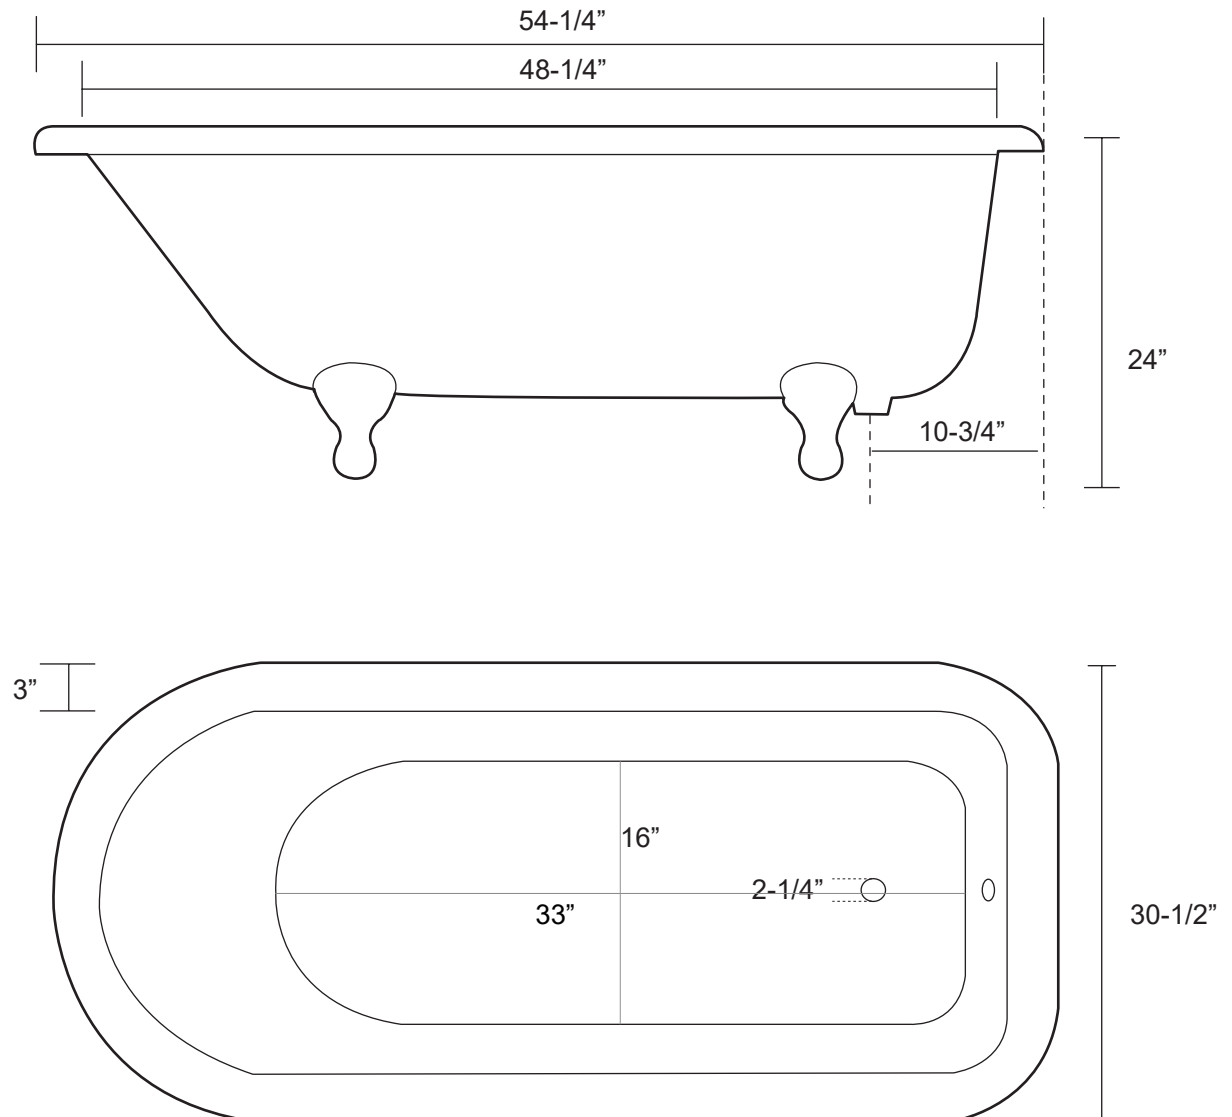

54" Cast Iron Roll Top Tub with Ball and Claw Feet

Dimensions	54-1/4" L x 30-1/2" W x 24" H
Water Capacity	29 gallons
Tub Weight Uncrated	230 lbs
Water Depth	12" H
Faucet Configurations	no rim holes (RT540) / 7" rim holes (RT541) 3 3/8" wall holes (RT542)

Measurements may vary by up to 1/2"