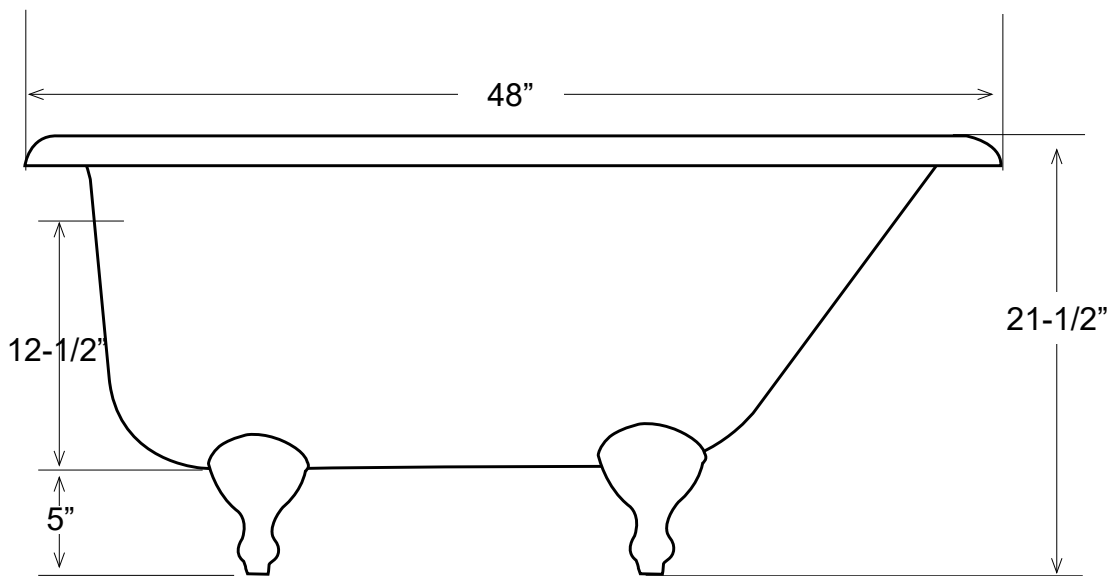

## 48" Cast Iron Roll Top Tub with Ball Feet

Dimensions	48" L x 30-1/2" W x 21-1/2" H
Water Capacity	29 gallons
Tub Weight Uncrated	233 lbs
Water Depth	12-1/2" H
Faucet Configurations	no rim holes (RT480)

Measurements may vary by up to 1/2"