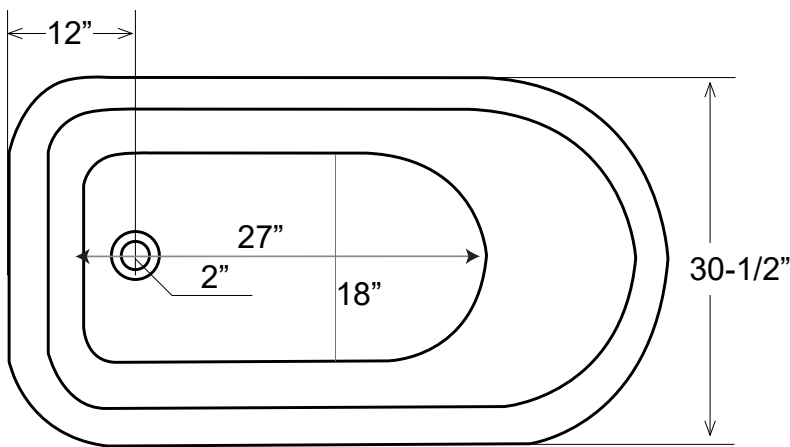

## 48" Cast Iron Roll Top Tub with Ball Feet

Dimensions	48" L x 30-1/2" W x 21-1/2" H
Water Capacity	29 gallons
Tub Weight Uncrated	233 lbs
Water Depth	12-1/2" H
Faucet Configurations	no rim holes (RT480)

Measurements may vary by up to 1/2"