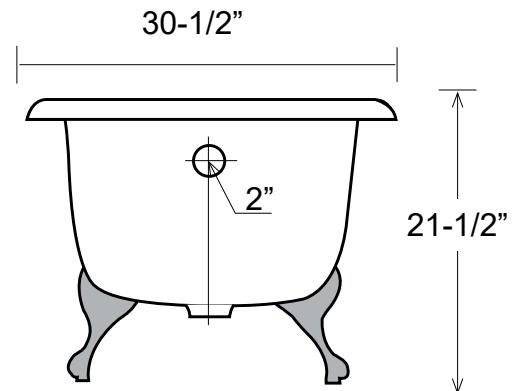

## 48" Cast Iron Roll Top Tub with Ball Feet

Dimensions	48" L x 30-1/2" W x 21-1/2" H
Water Capacity	29 gallons
Tub Weight Uncrated	233 lbs
Water Depth	12-1/2" H
Faucet Configurations	no rim holes (RT480)

Measurements may vary by up to 1/2"