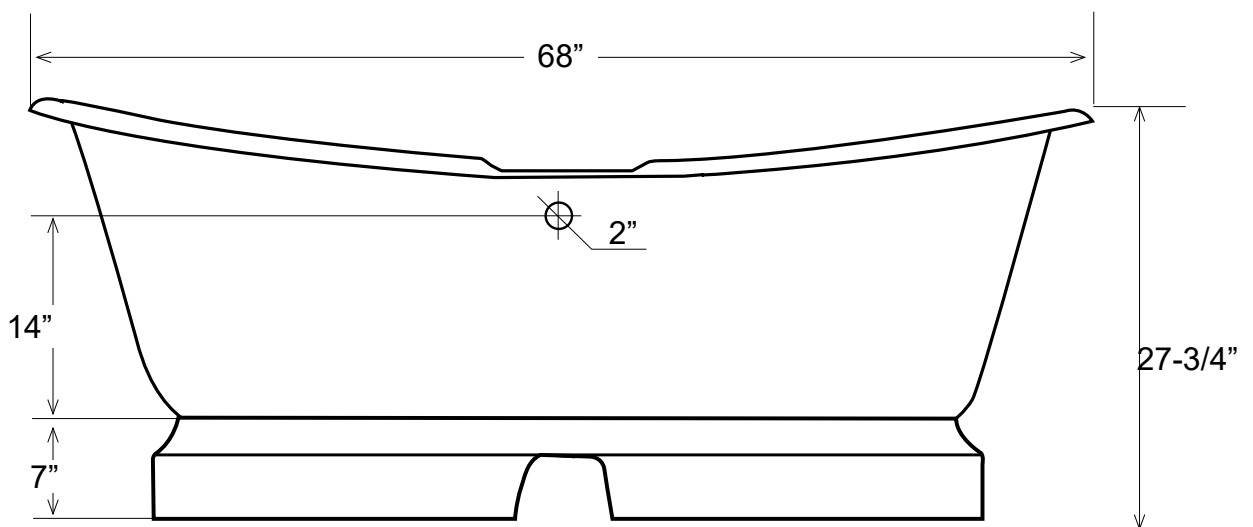

68" Cast Iron Double Slipper Tub with Pedestal

Dimensions	68" L x 31-3/4" W x 27-3/4" H
Water Capacity	52 gallons
Tub Weight Uncrated	520 lbs
Water Depth	14" H
Faucet Configurations	no rim holes (DSN680-P) / 7" rim holes (DSN681-P)

Measurements may vary by up to 1/2"