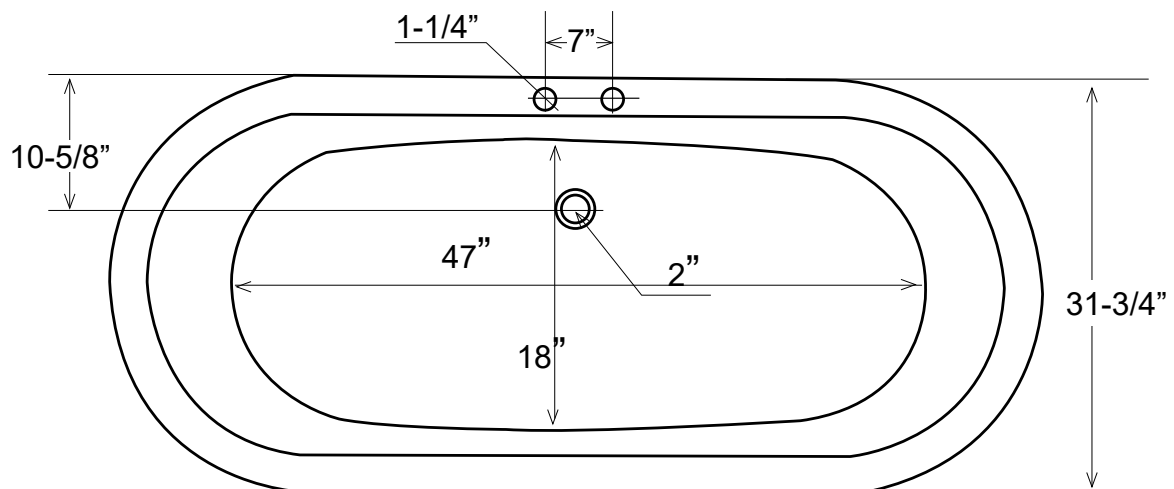

68" Cast Iron Double Slipper Tub with Pedestal

Dimensions	68" L x 31-3/4" W x 27-3/4" H
Water Capacity	52 gallons
Tub Weight Uncrated	520 lbs
Water Depth	14" H
Faucet Configurations	no rim holes (DSN680-P) / 7" rim holes (DSN681-P)

Measurements may vary by up to 1/2"