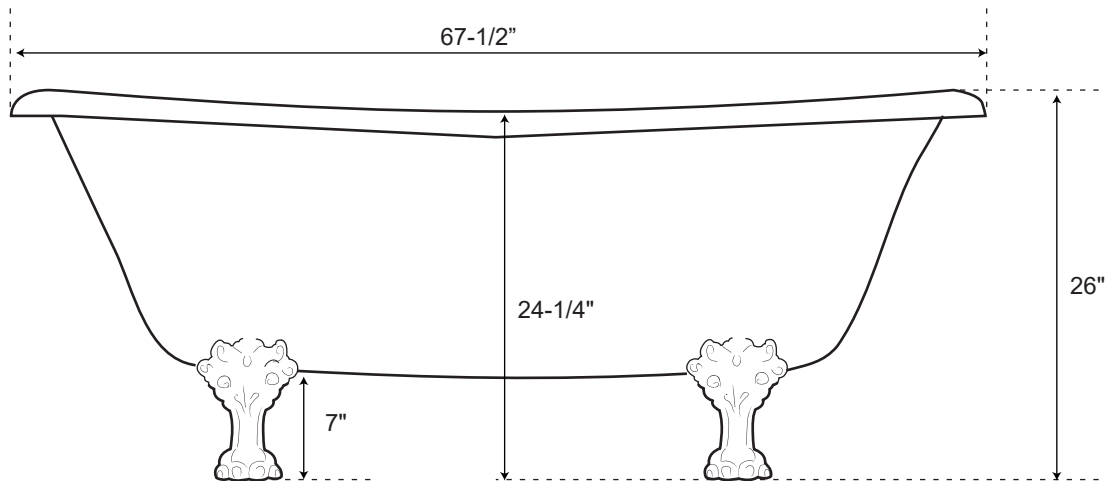

67" Cast Iron Double Slipper Tub with Paw Feet

Dimensions	67-1/2" L x 27-1/2" W x 26" H
Water Capacity	49 gallons
Tub Weight Uncrated	330 lbs
Water Depth	13-1/4" H
Faucet Configurations	no rim holes (DSN670) / 7" rim holes (DSN671)

Measurements may vary by up to 1/2"