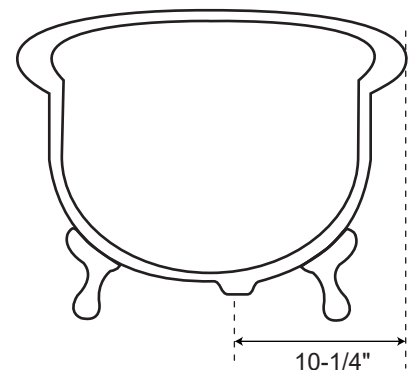

67" Cast Iron Double Slipper Tub with Paw Feet

Dimensions	67-1/2" L x 27-1/2" W x 26" H
Water Capacity	49 gallons
Tub Weight Uncrated	330 lbs
Water Depth	13-1/4" H
Faucet Configurations	no rim holes (DSN670) / 7" rim holes (DSN671)

Measurements may vary by up to 1/2"