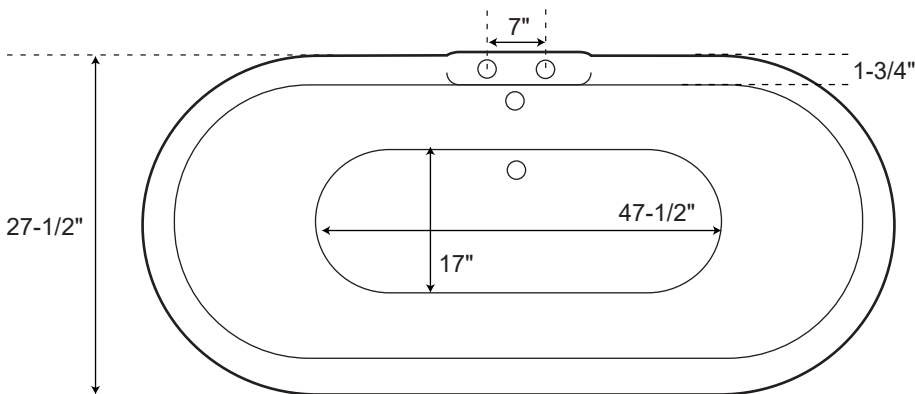

67" Cast Iron Double Slipper Tub with Paw Feet

Dimensions	67-1/2" L x 27-1/2" W x 26" H
Water Capacity	49 gallons
Tub Weight Uncrated	330 lbs
Water Depth	13-1/4" H
Faucet Configurations	no rim holes (DSN670) / 7" rim holes (DSN671)

Measurements may vary by up to 1/2"