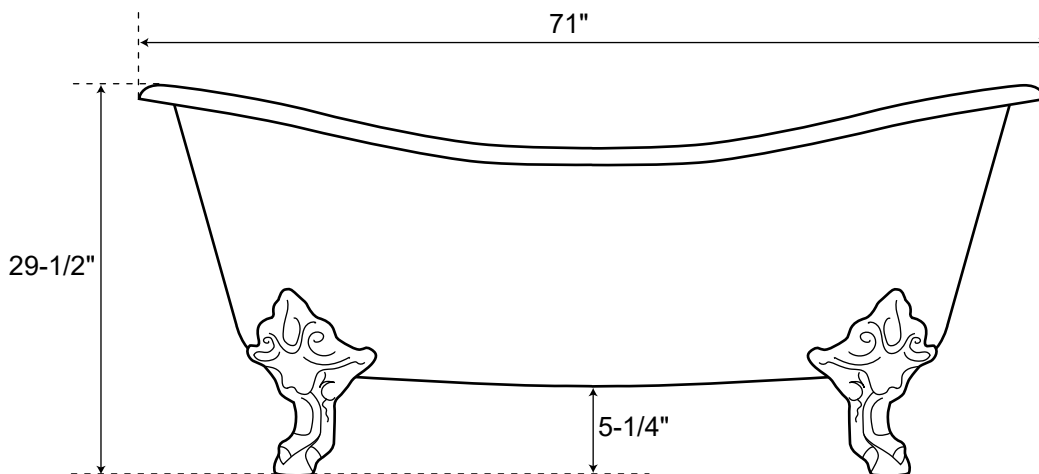

71" Cast Iron Double Slipper Tub with Imperial Feet

Dimensions	71" L x 31-1/2" W x 26-1/2" H
Water Capacity	52 gallons
Tub Weight Uncrated	430 lbs.
Water Depth	15" H
Faucet Configurations	no rim holes (DSB710) / 7" rim holes (DSB711)

Measurements may vary by up to 1/2 "