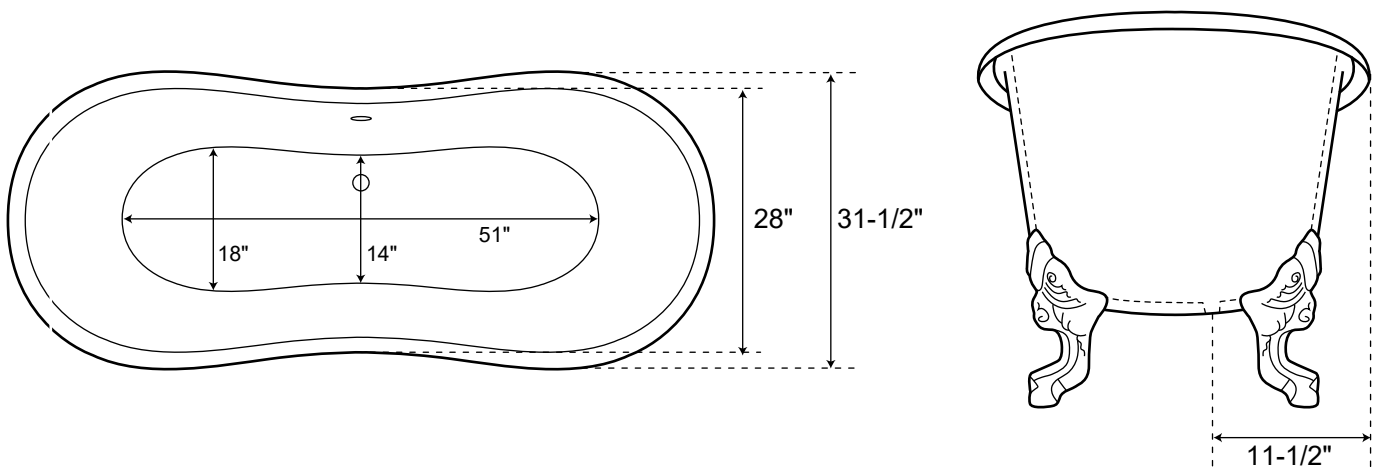

71" Cast Iron Double Slipper Tub with Imperial Feet

Dimensions	71" L x 31-1/2" W x 26-1/2" H
Water Capacity	52 gallons
Tub Weight Uncrated	430 lbs.
Water Depth	15" H
Faucet Configurations	no rim holes (DSB710) / 7" rim holes (DSB711)

Measurements may vary by up to 1/2 "