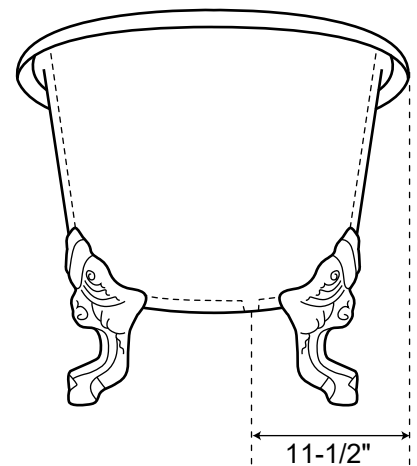

71" Cast Iron Double Slipper Tub with Imperial Feet

Dimensions	71" L x 31-1/2" W x 26-1/2" H
Water Capacity	52 gallons
Tub Weight Uncrated	430 lbs.
Water Depth	15" H
Faucet Configurations	no rim holes (DSB710) / 7" rim holes (DSB711)

Measurements may vary by up to 1/2"