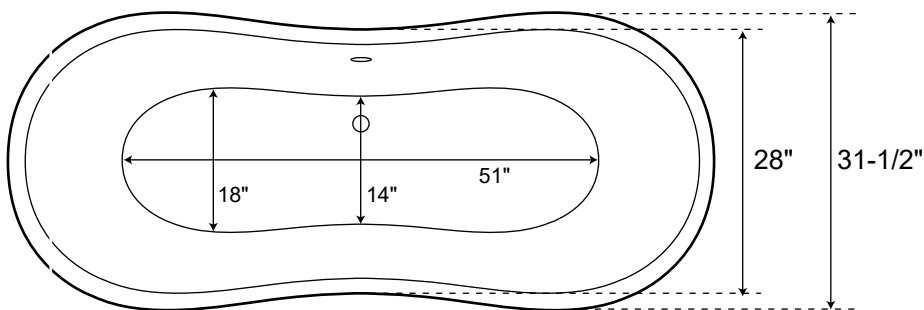

71" Cast Iron Double Slipper Tub with Imperial Feet

Dimensions	71" L x 31-1/2" W x 26-1/2" H
Water Capacity	52 gallons
Tub Weight Uncrated	430 lbs.
Water Depth	15" H
Faucet Configurations	no rim holes (DSB710) / 7" rim holes (DSB711)

Measurements may vary by up to 1/2"