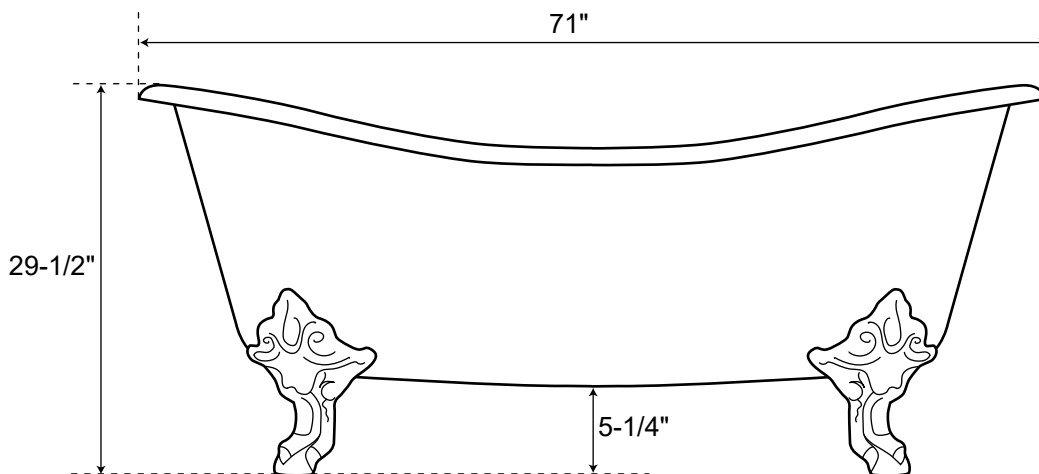

71" Cast Iron Double Slipper Tub with Imperial Feet

Dimensions	71" L x 31-1/2" W x 26-1/2" H
Water Capacity	52 gallons
Tub Weight Uncrated	430 lbs.
Water Depth	15" H
Faucet Configurations	no rim holes (DSB710) / 7" rim holes (DSB711)

Measurements may vary by up to 1/2"