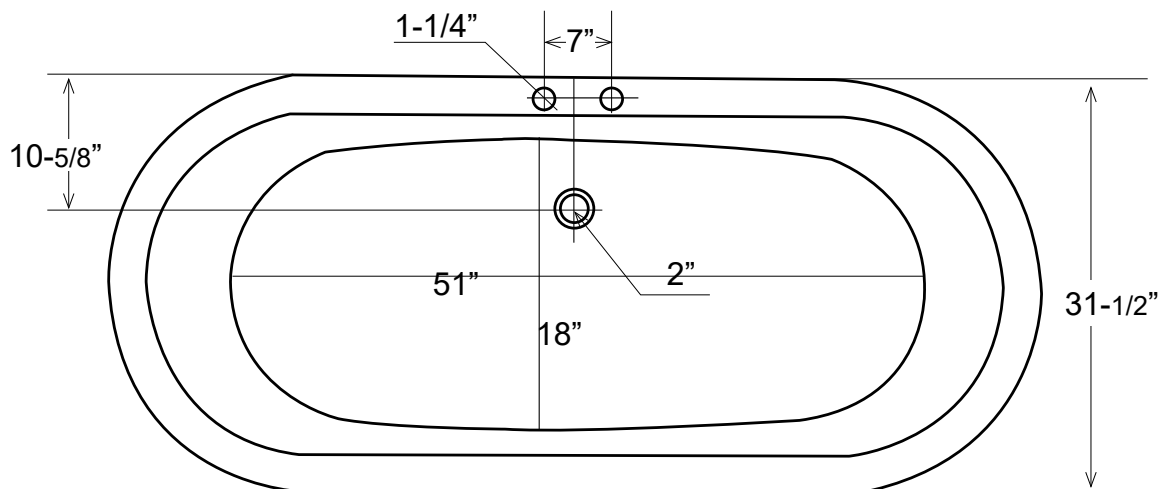

## 71" Cast Iron Double Slipper Tub with Pedestal

Dimensions	71" L x 31-1/2" W x 26-1/2" H
Water Capacity	52 gallons
Tub Weight Uncrated	570 lbs.
Water Depth	13" H
Faucet Configurations	no rim holes (DD710-P) / 7" rim holes (DS711-P)

Measurements may vary by up to 1/2"