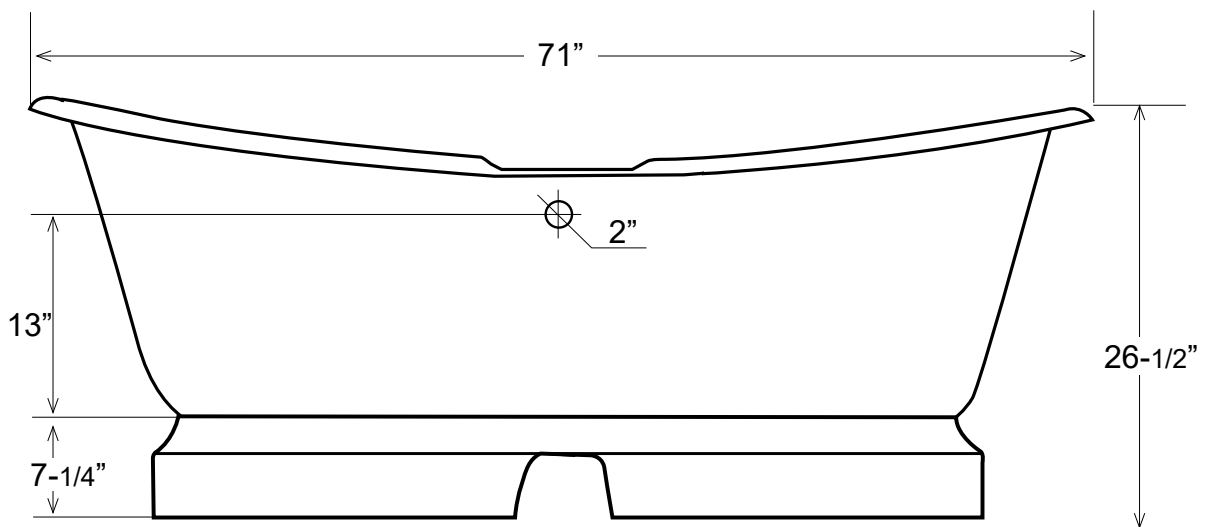

## 71" Cast Iron Double Slipper Tub with Pedestal

Dimensions	71" L x 31-1/2" W x 26-1/2" H
Water Capacity	52 gallons
Tub Weight Uncrated	570 lbs.
Water Depth	13" H
Faucet Configurations	no rim holes (DD710-P) / 7" rim holes (DS711-P)

Measurements may vary by up to 1/2"