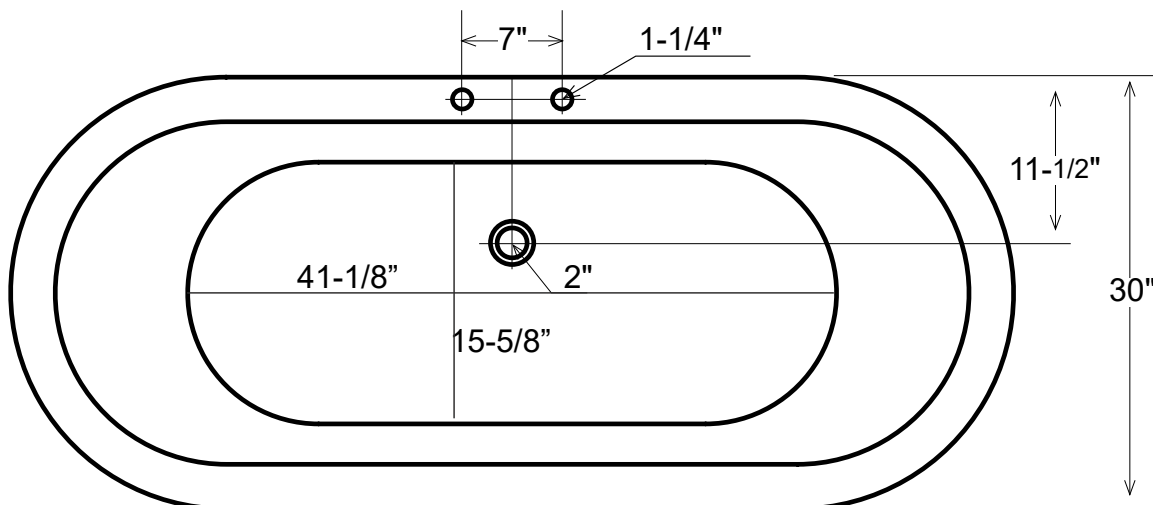

DS710/DS711

71" Cast Iron Double Slipper Tub with Feet

Dimensions	71" L x 30" W x 30-1/2" H
Water Capacity	37 gallons
Tub Weight Uncrated	330 lbs
Water Depth	13-1/2" H
Faucet Configurations	no rim holes (DS710) / 7" rim holes (DR711)

Measurements may vary by up to 1/2"