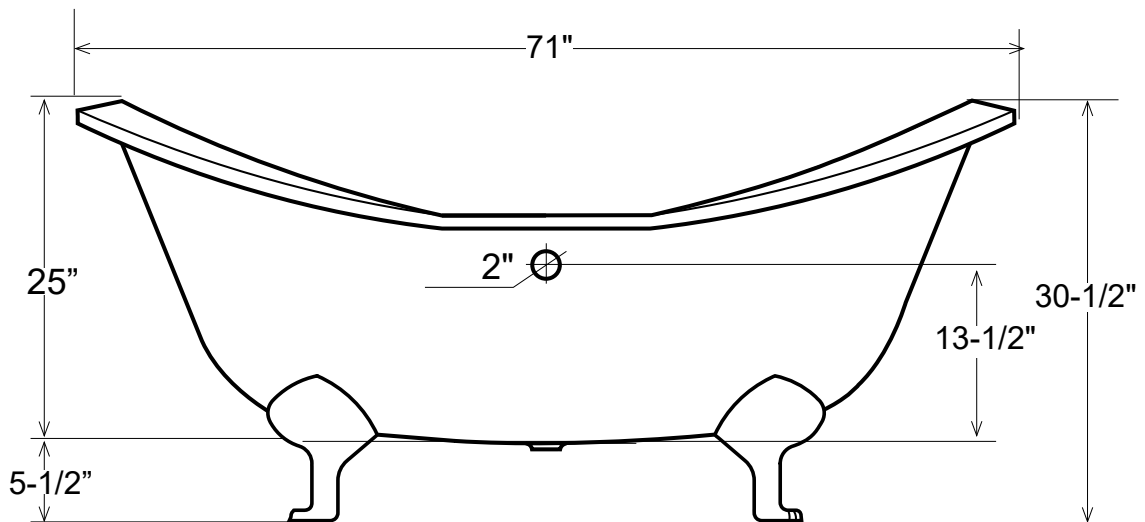

DS710/DS711

71" Cast Iron Double Slipper Tub with Feet

Dimensions	71" L x 30" W x 30-1/2" H
Water Capacity	37 gallons
Tub Weight Uncrated	330 lbs
Water Depth	13-1/2" H
Faucet Configurations	no rim holes (DS710) / 7" rim holes (DR711)

Measurements may vary by up to 1/2"