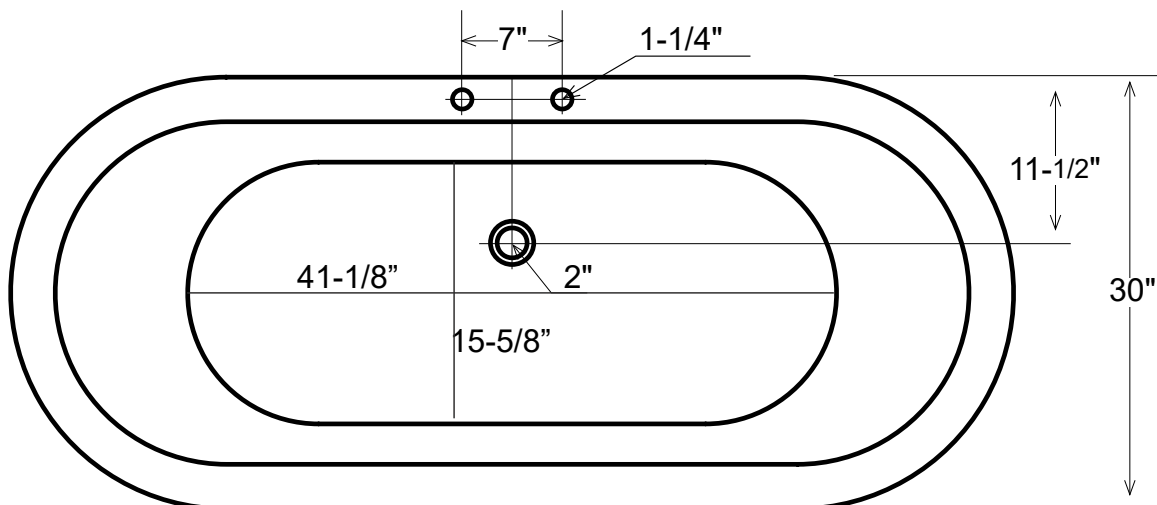

## 71" Cast Iron Double Slipper Tub with Feet

Dimensions	71" L x 30" W x 30-1/2" H
Water Capacity	37 gallons
Tub Weight Uncrated	330 lbs
Water Depth	13-1/2" H
Faucet Configurations	no rim holes (DS710) / 7" rim holes (DR711)

Measurements may vary by up to 1/2"