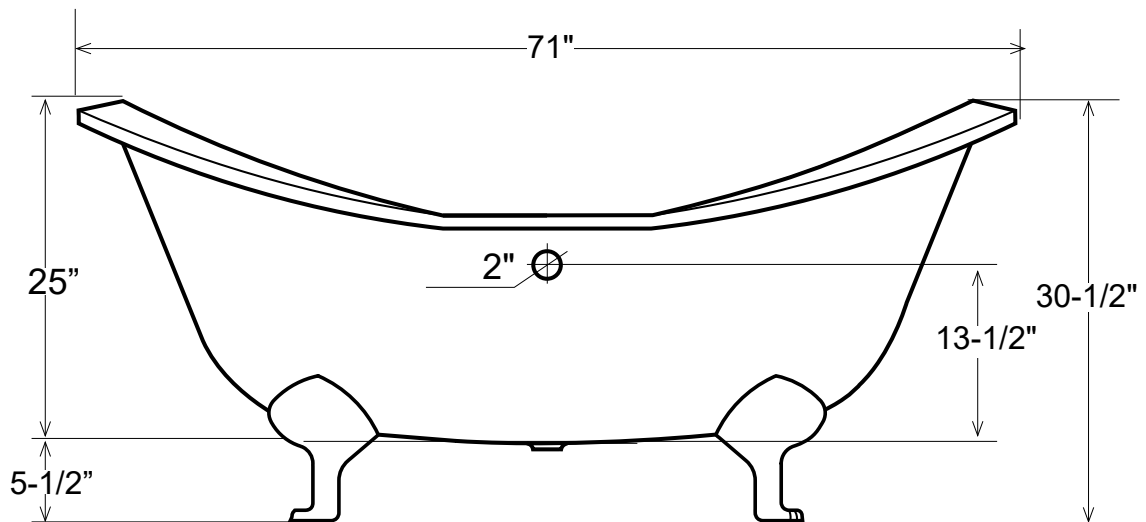

## 71" Cast Iron Double Slipper Tub with Feet

Dimensions	71" L x 30" W x 30-1/2" H
Water Capacity	37 gallons
Tub Weight Uncrated	330 lbs
Water Depth	13-1/2" H
Faucet Configurations	no rim holes (DS710) / 7" rim holes (DR711)

Measurements may vary by up to 1/2"