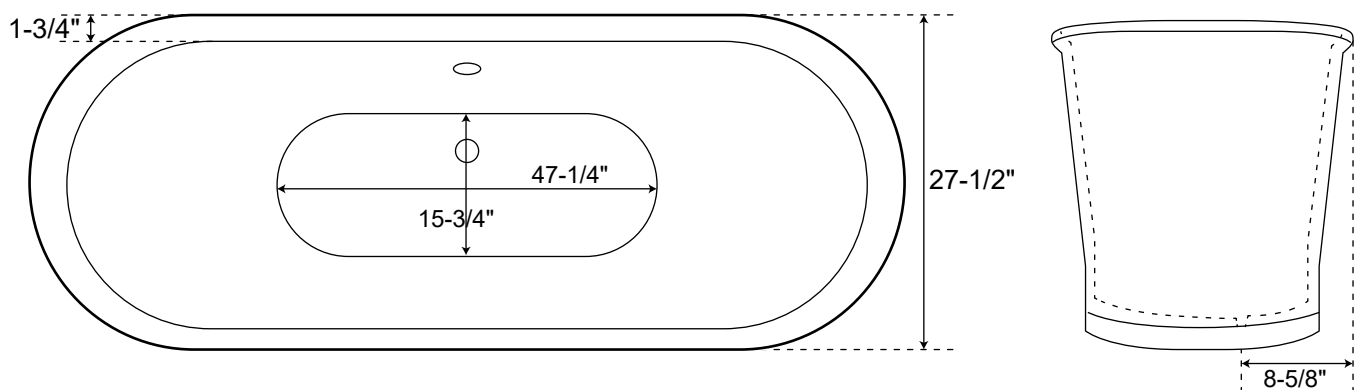

67" Cast Iron Double Slipper Skirted Tub (Stainless Steel Finish)

Dimensions	67" L x 27-1/2" W x 27-1/2" H
Water Capacity	49 gallons
Tub Weight Uncrated	530 lbs
Water Depth	15-1/2" H
Faucet Configurations	no rim holes

Measurements may vary by up to 1/2"