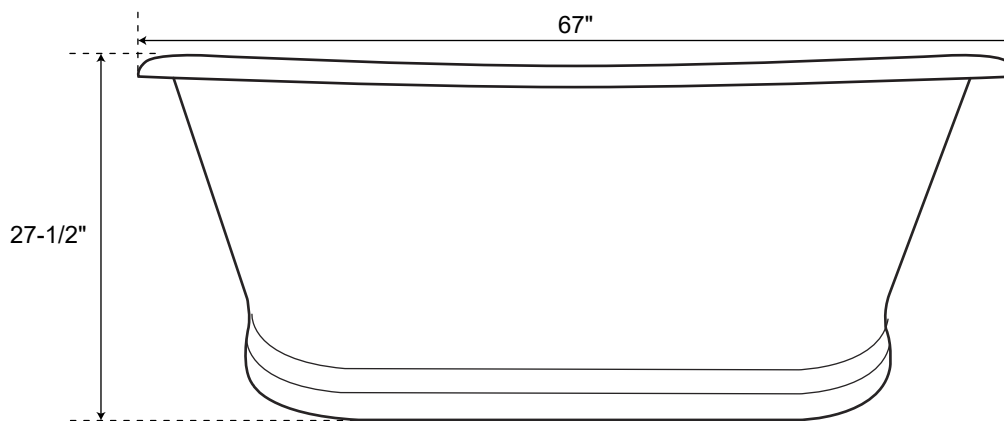

67" Cast Iron Double Slipper Skirted Tub (Stainless Steel Finish)

Dimensions	67" L x 27-1/2" W x 27-1/2" H
Water Capacity	49 gallons
Tub Weight Uncrated	530 lbs
Water Depth	15-1/2" H
Faucet Configurations	no rim holes

Measurements may vary by up to 1/2"