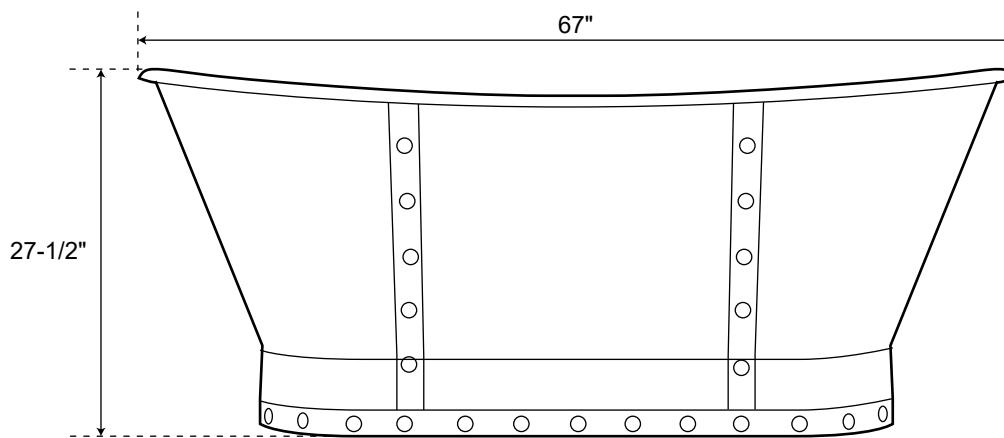

67" Cast Iron Double Slipper Skirted Tub with Rivets

Dimensions	67" L x 27-1/2" W x 27-1/2" H
Water Capacity	49 gallons
Tub Weight Uncrated	530 lbs
Water Depth	15-1/2" H
Faucet Configurations	no rim holes

Measurements may vary by up to 1/2"