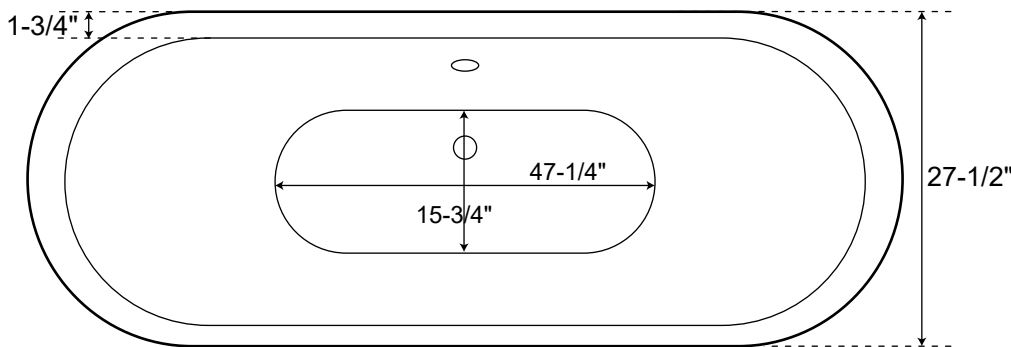

67" Cast Iron Double Slipper Skirted Tub with Rivets

Dimensions	67" L x 27-1/2" W x 27-1/2" H
Water Capacity	49 gallons
Tub Weight Uncrated	530 lbs
Water Depth	15-1/2" H
Faucet Configurations	no rim holes

Measurements may vary by up to 1/2"