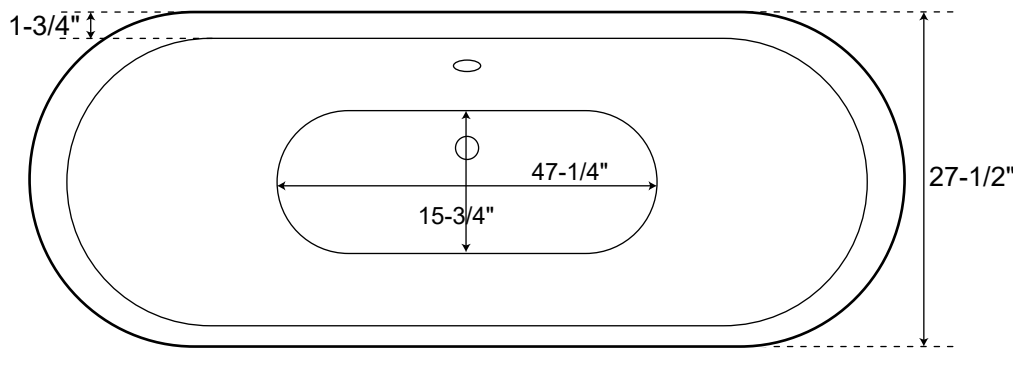

67" Cast Iron Double Slipper Skirted Tub

Dimensions	67" L x 27-1/2" W x 27-1/2" H
Water Capacity	49 gallons
Tub Weight Uncrated	530 lbs
Water Depth	15-1/2" H
Faucet Configurations	no rim holes

Measurements may vary by up to 1/2"