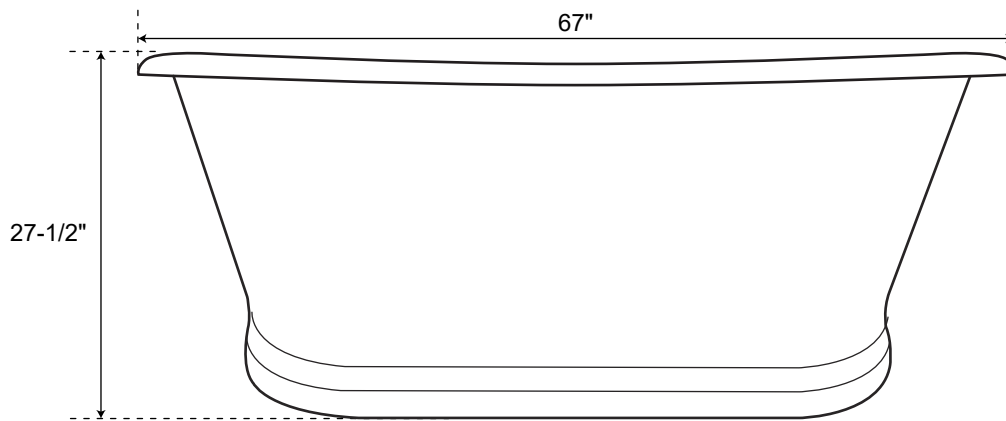

67" Cast Iron Double Slipper Skirted Tub

Dimensions	67" L x 27-1/2" W x 27-1/2" H
Water Capacity	49 gallons
Tub Weight Uncrated	530 lbs
Water Depth	15-1/2" H
Faucet Configurations	no rim holes

Measurements may vary by up to 1/2"