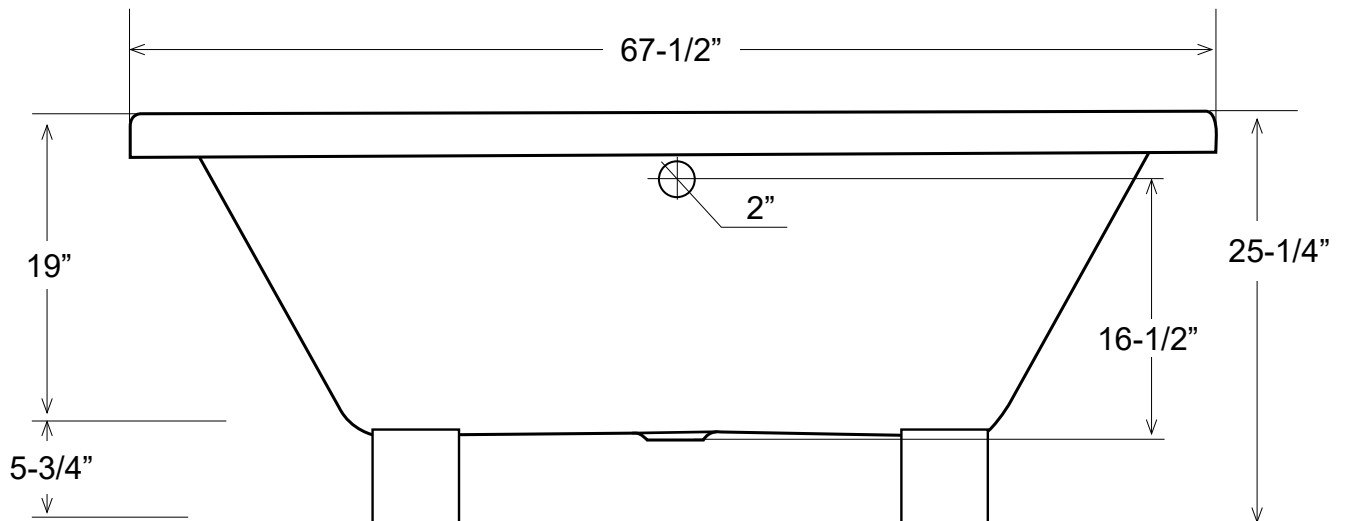

67" Cast Iron Dual Tub with Wood Block Base

Dimensions	67-1/2" L x 31-3/4" W x 25-1/4" H
Water Capacity	53 gallons
Tub Weight Uncrated	446 lbs
Water Depth	16-1/2" H
Faucet Configurations	no rim holes (DRS670-W) 7" rim holes (DRS671-W)

Measurements may vary by up to 1/2"