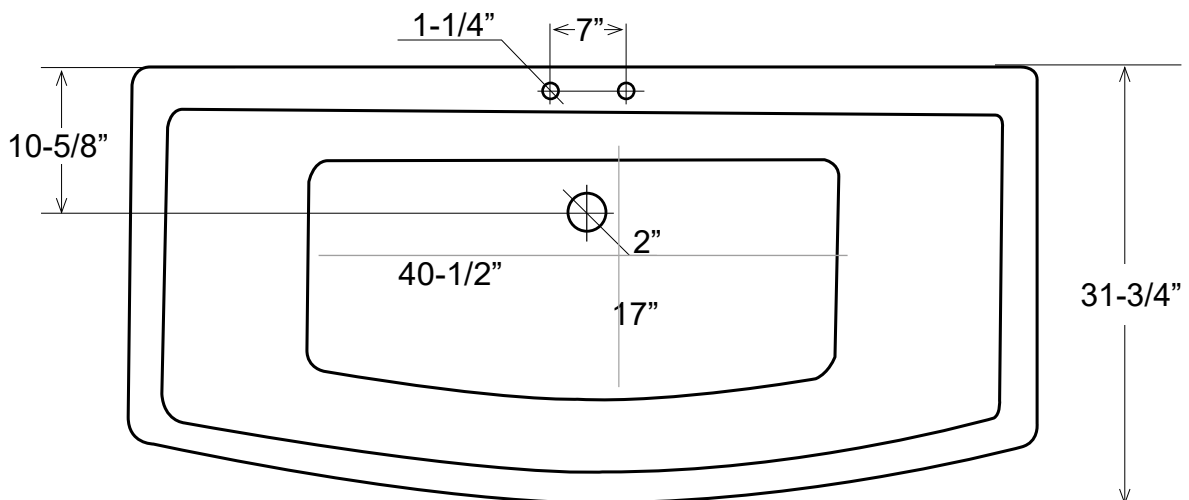

67" Cast Iron Dual Tub with Wood Block Base

Dimensions	67-1/2" L x 31-3/4" W x 25-1/4" H
Water Capacity	53 gallons
Tub Weight Uncrated	446 lbs
Water Depth	16-1/2" H
Faucet Configurations	no rim holes (DRS670-W) 7" rim holes (DRS671-W)

Measurements may vary by up to 1/2"