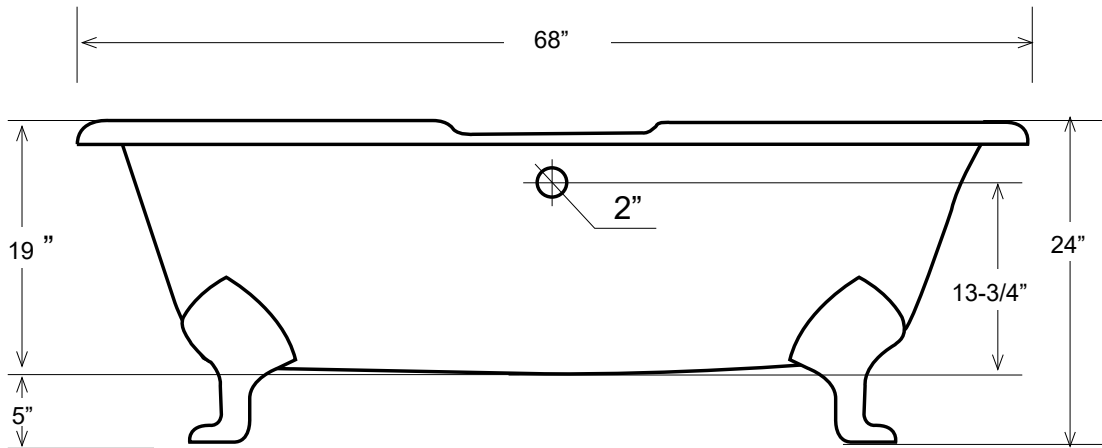

## 68" Cast Iron Dual Tub with Imperial Feet

Dimensions	68" L x 31" W x 24" H
Water Capacity	50 gallons
Tub Weight Uncrated	330 lbs
Water Depth	13-3/4" H
Faucet Configurations	no rim holes (DR680) / 7" rim holes (DR681)

Measurements may vary by up to 1/2"