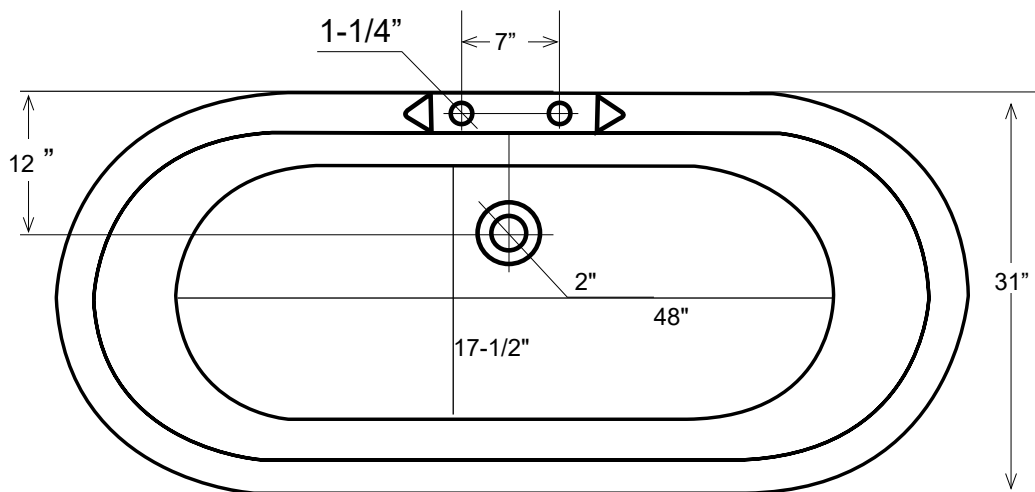

## 68" Cast Iron Dual Tub with Imperial Feet

Dimensions	68" L x 31" W x 24" H
Water Capacity	50 gallons
Tub Weight Uncrated	330 lbs
Water Depth	13-3/4" H
Faucet Configurations	no rim holes (DR680) / 7" rim holes (DR681)

Measurements may vary by up to 1/2"