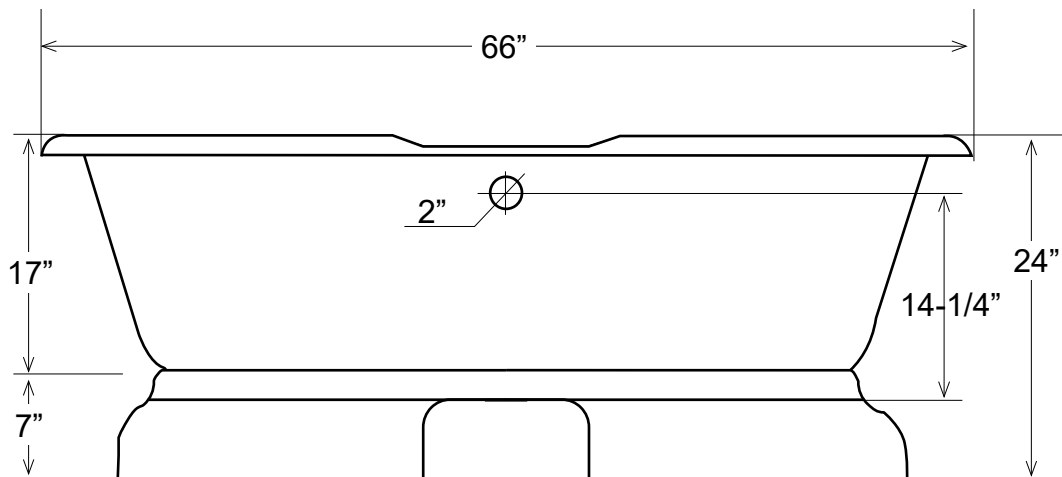

66" Cast Iron Dual Tub with Pedestal

Dimensions	66" L x 31" W x 24" H
Water Capacity	46 gallons
Tub Weight Uncrated	450 lbs
Water Depth	14-1/4" H
Faucet Configurations	no rim holes (DR660-P) 7" rim holes (DR661-P)

Measurements may vary by up to 1/2"