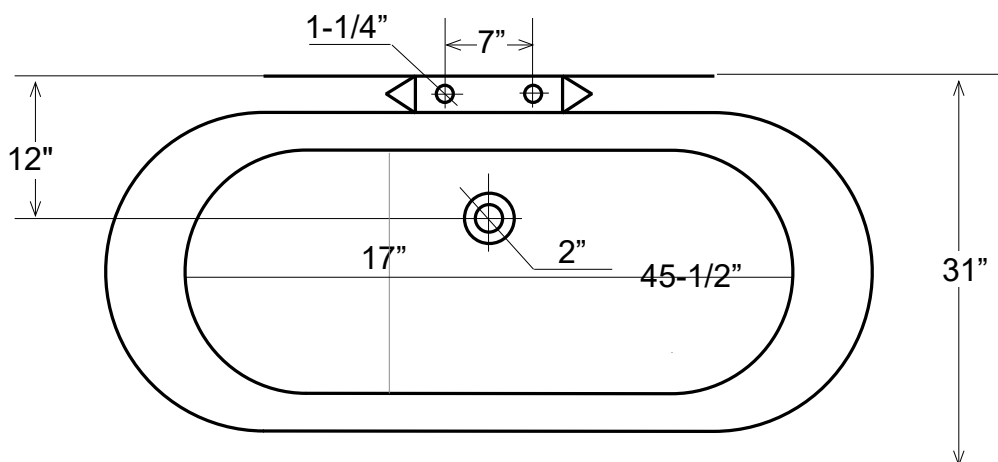

66" Cast Iron Dual Tub with Pedestal

Dimensions	66" L x 31" W x 24" H
Water Capacity	46 gallons
Tub Weight Uncrated	450 lbs
Water Depth	14-1/4" H
Faucet Configurations	no rim holes (DR660-P) 7" rim holes (DR661-P)

Measurements may vary by up to 1/2"