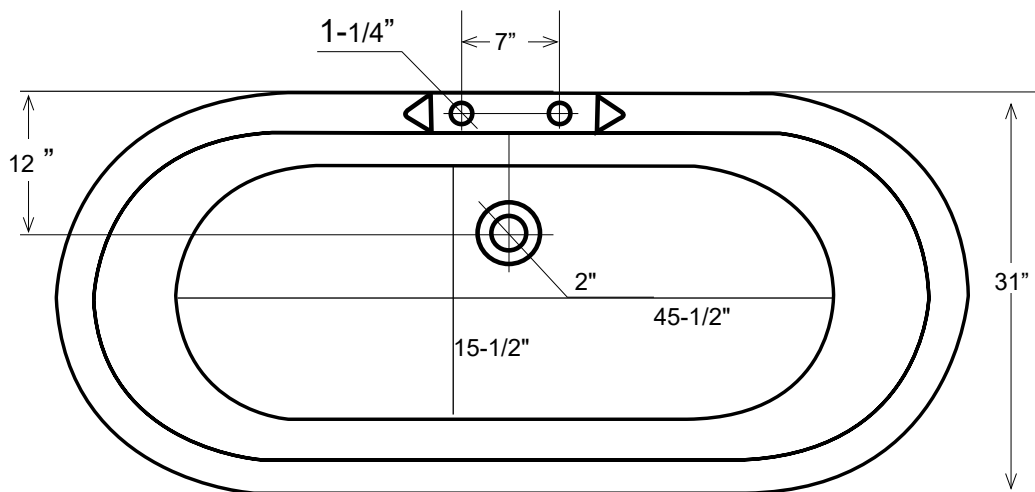

DR660/DR661

66" Cast Iron Dual Tub with Imperial Feet

Dimensions	66-1/2" L x 31" W x 24" H
Water Capacity	49 gallons
Tub Weight Uncrated	310 lbs
Water Depth	14-1/4" H
Faucet Configurations	no rim holes (DR660) / 7" rim holes (DR661)

Measurements may vary by up to 1/2"