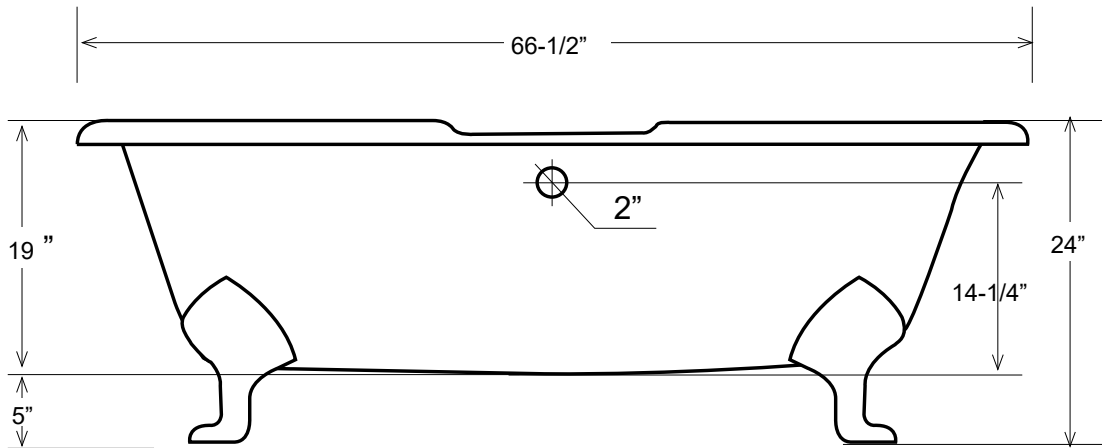

DR660/DR661

66" Cast Iron Dual Tub with Imperial Feet

Dimensions	66-1/2" L x 31" W x 24" H
Water Capacity	49 gallons
Tub Weight Uncrated	310 lbs
Water Depth	14-1/4" H
Faucet Configurations	no rim holes (DR660) / 7" rim holes (DR661)

Measurements may vary by up to 1/2"