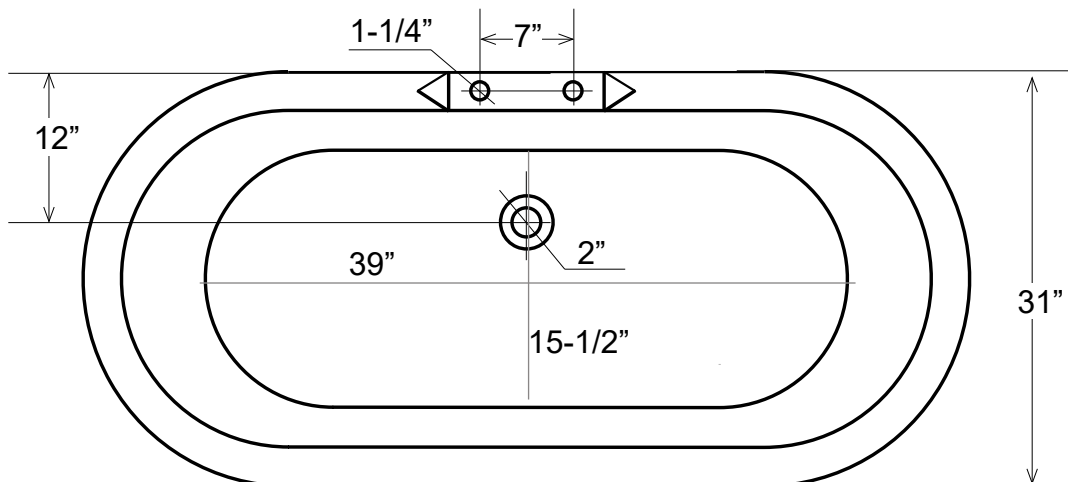

**DR610-P/DR611-P**

**61" Cast Iron Dual Tub with Pedestal**

Dimensions	61" L x 31" W x 24" H
Water Capacity	41 gallons
Tub Weight Uncrated	400 lbs
Water Depth	14-1/4" H
Faucet Configurations	no rim holes (DR610-P) / 7" rim holes (DR611-P)

Measurements may vary by up to 1/2"