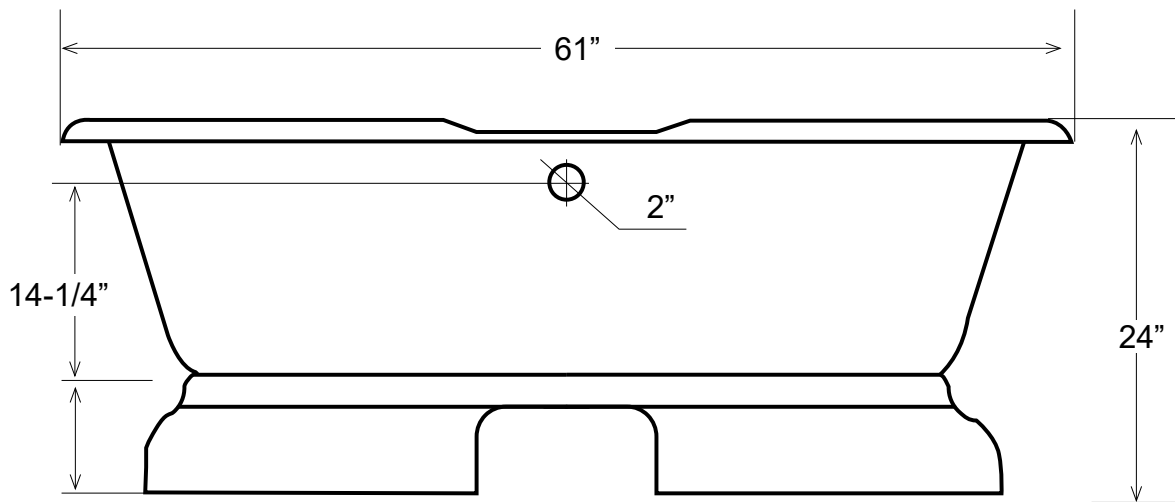

**DR610-P/DR611-P**

**61" Cast Iron Dual Tub with Pedestal**

Dimensions	61" L x 31" W x 24" H
Water Capacity	41 gallons
Tub Weight Uncrated	400 lbs
Water Depth	14-1/4" H
Faucet Configurations	no rim holes (DR610-P) / 7" rim holes (DR611-P)

Measurements may vary by up to 1/2"