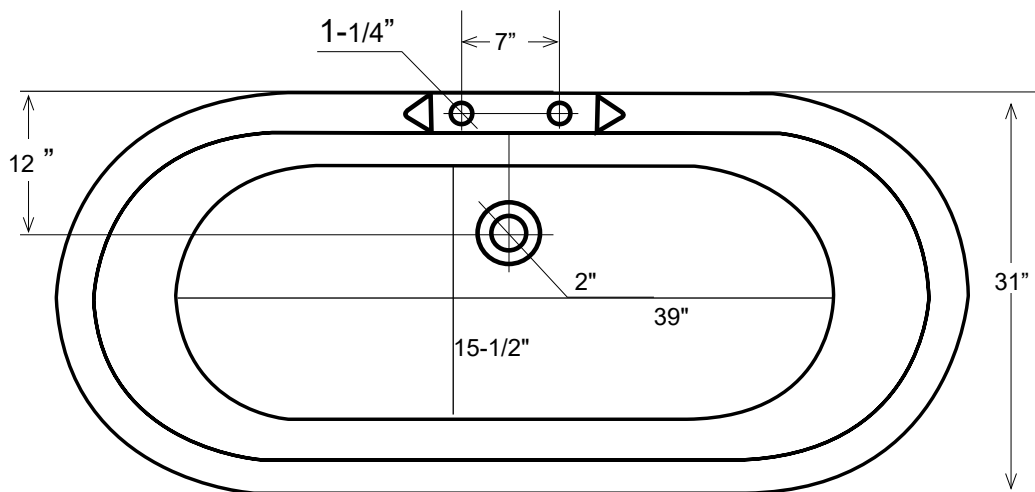

DR610/DR611

61" Cast Iron Dual Tub with Imperial Feet

Dimensions	61" L x 31" W x 24" H
Water Capacity	46 gallons
Tub Weight Uncrated	300 lbs
Water Depth	13-3/4" H
Faucet Configurations	no rim holes (DR610) / 7" rim holes (DR611)

Measurements may vary by up to 1/2"