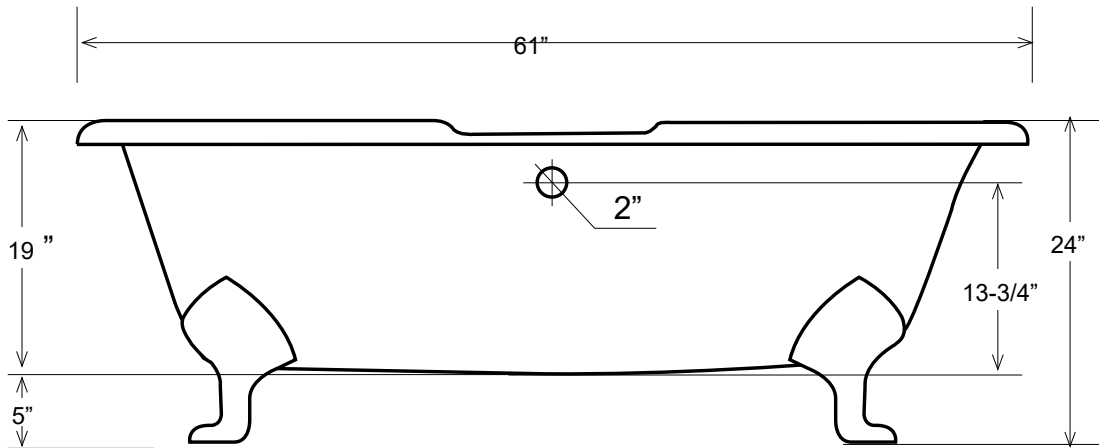

DR610/DR611

61" Cast Iron Dual Tub with Imperial Feet

Dimensions	61" L x 31" W x 24" H
Water Capacity	46 gallons
Tub Weight Uncrated	300 lbs
Water Depth	13-3/4" H
Faucet Configurations	no rim holes (DR610) / 7" rim holes (DR611)

Measurements may vary by up to 1/2"