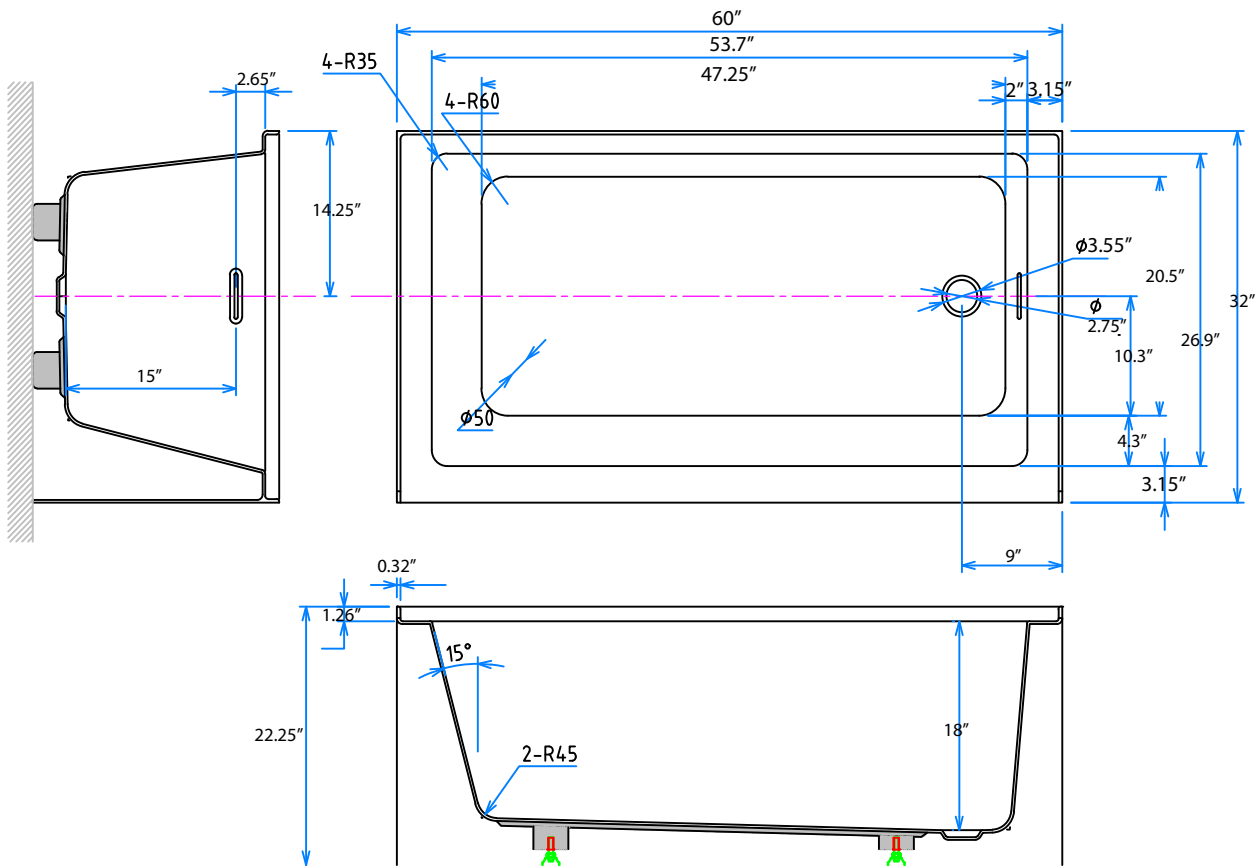

60"x32" Apron Front Soaking Tub

Dimensions	60" L x 32" W x 22.5" H
Drain	Left/Right
Faucet Configurations	Wall mount faucet
Water Depth	15"

Measurements may vary by up to 1/2"